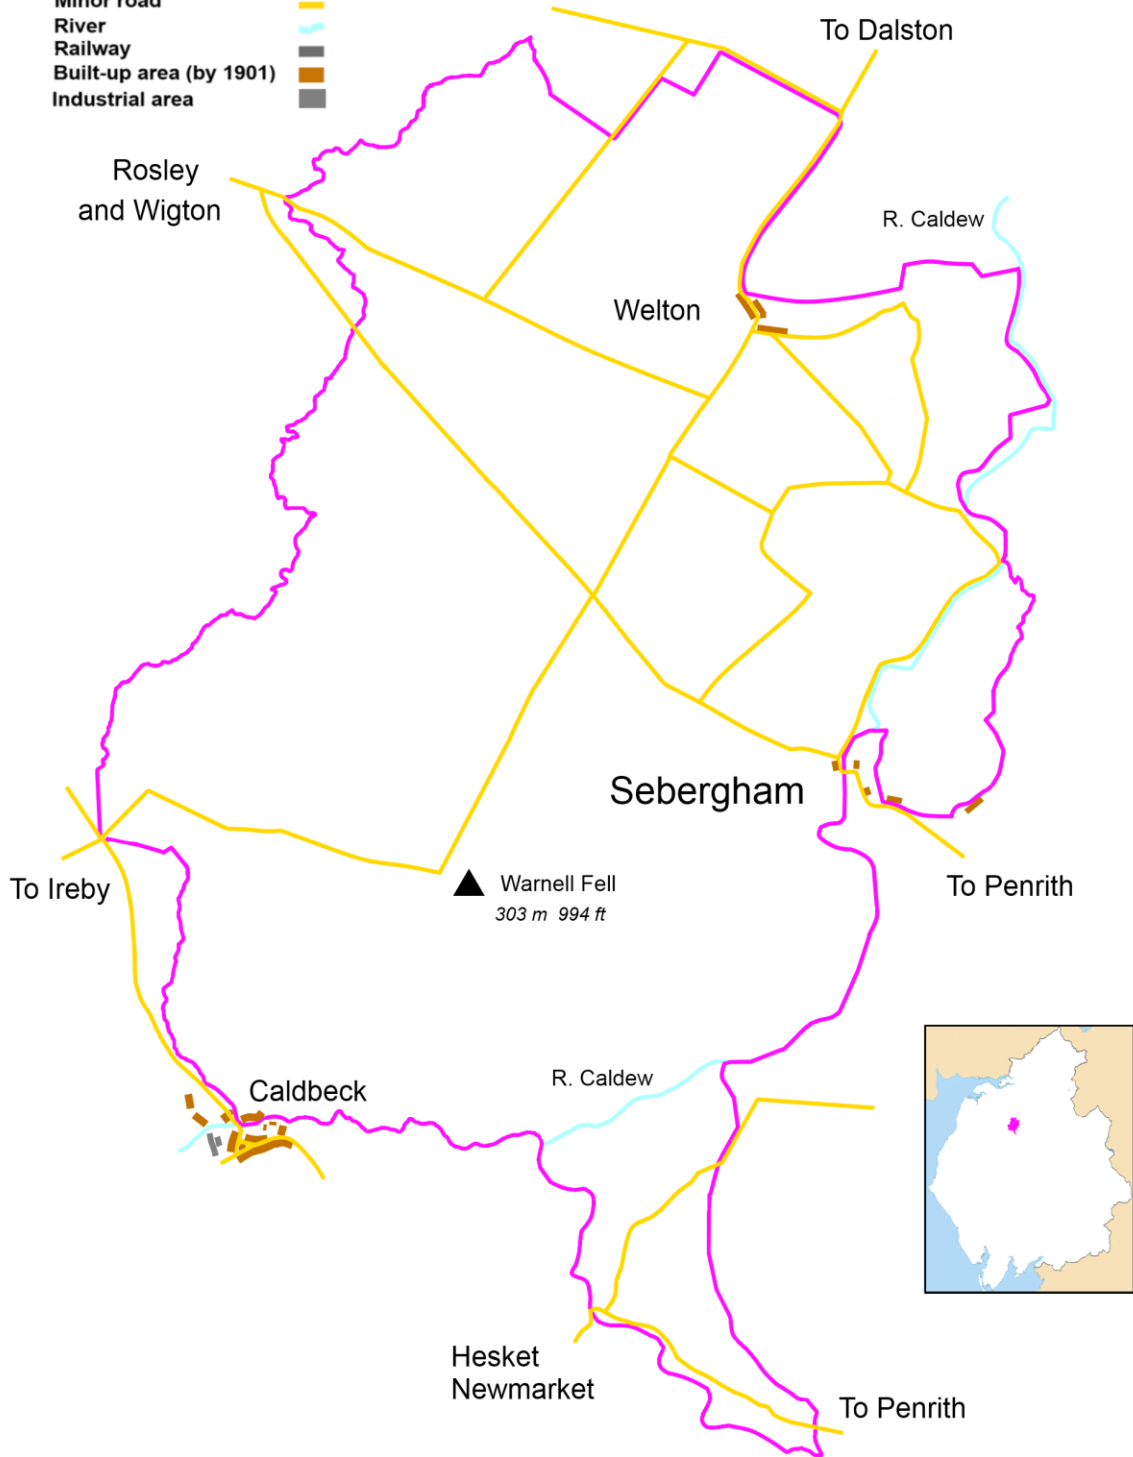

- Key**
- Parish boundary
 - Major road
 - Minor road
 - River
 - Railway
 - Built-up area (by 1901)
 - Industrial area

SEBERGHAM 1901

Produced by Eric Apperley

© CCHT 2013