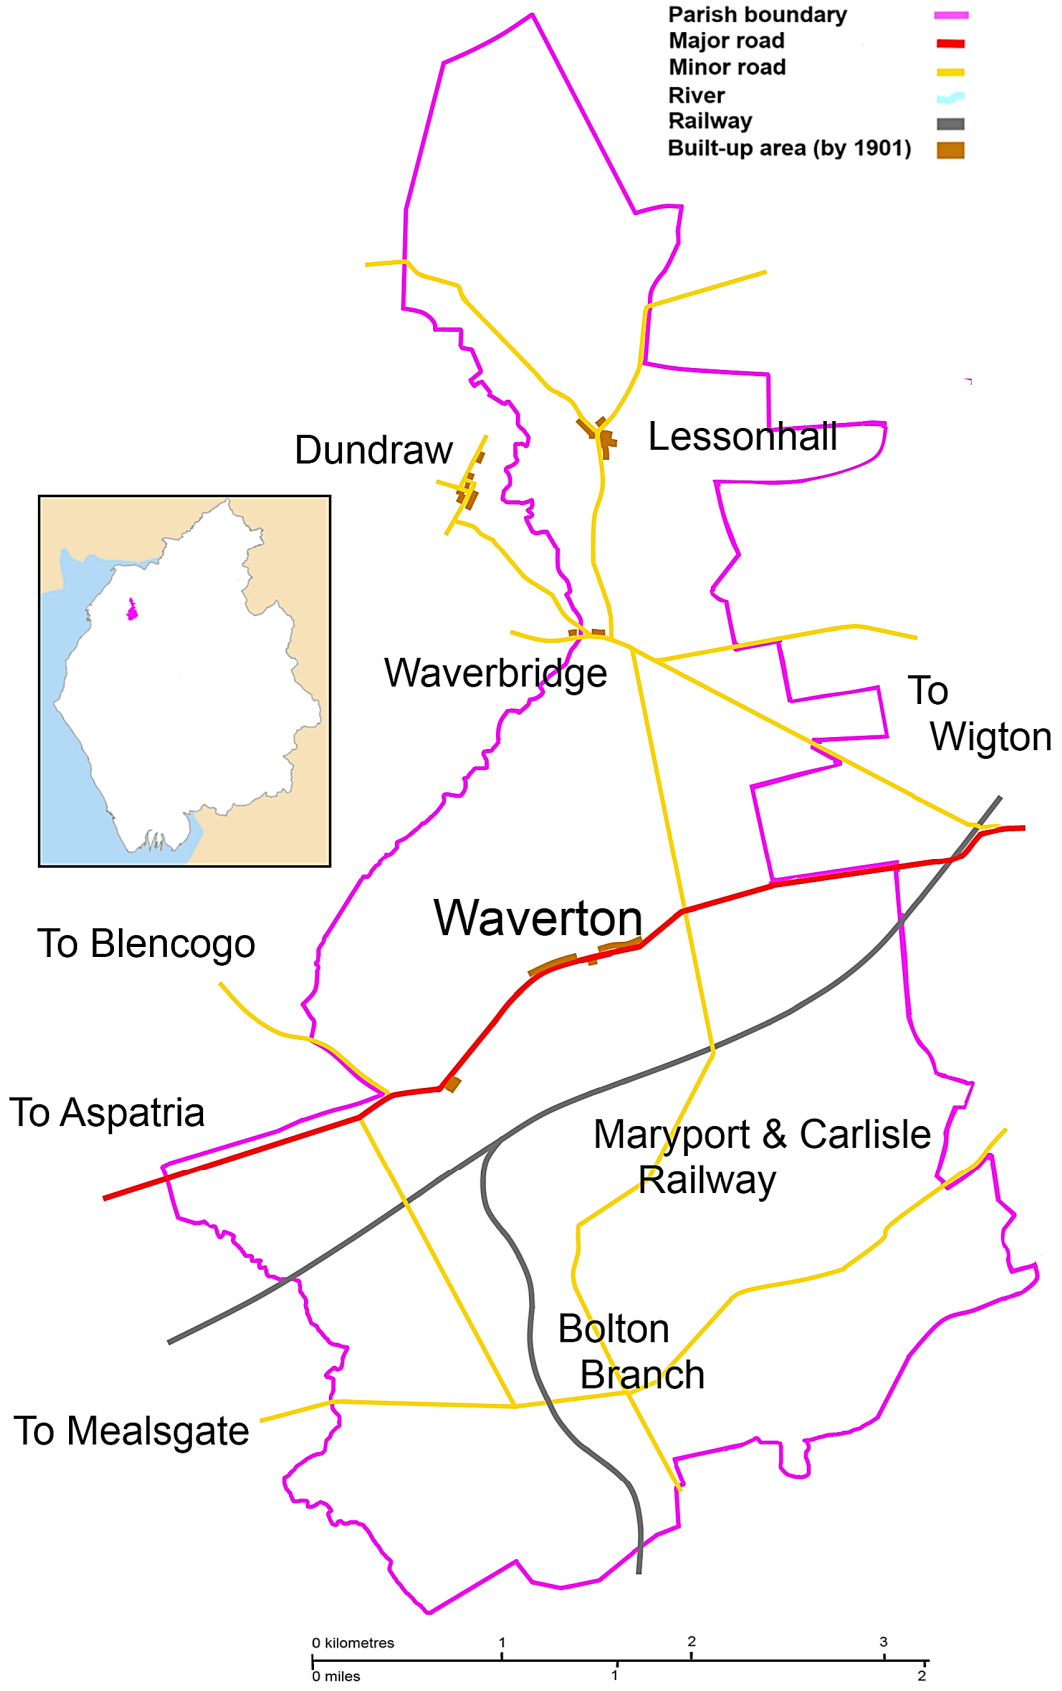

- Key**
- Parish boundary
 - Major road
 - Minor road
 - River
 - Railway
 - Built-up area (by 1901)

WAVERTON 1901