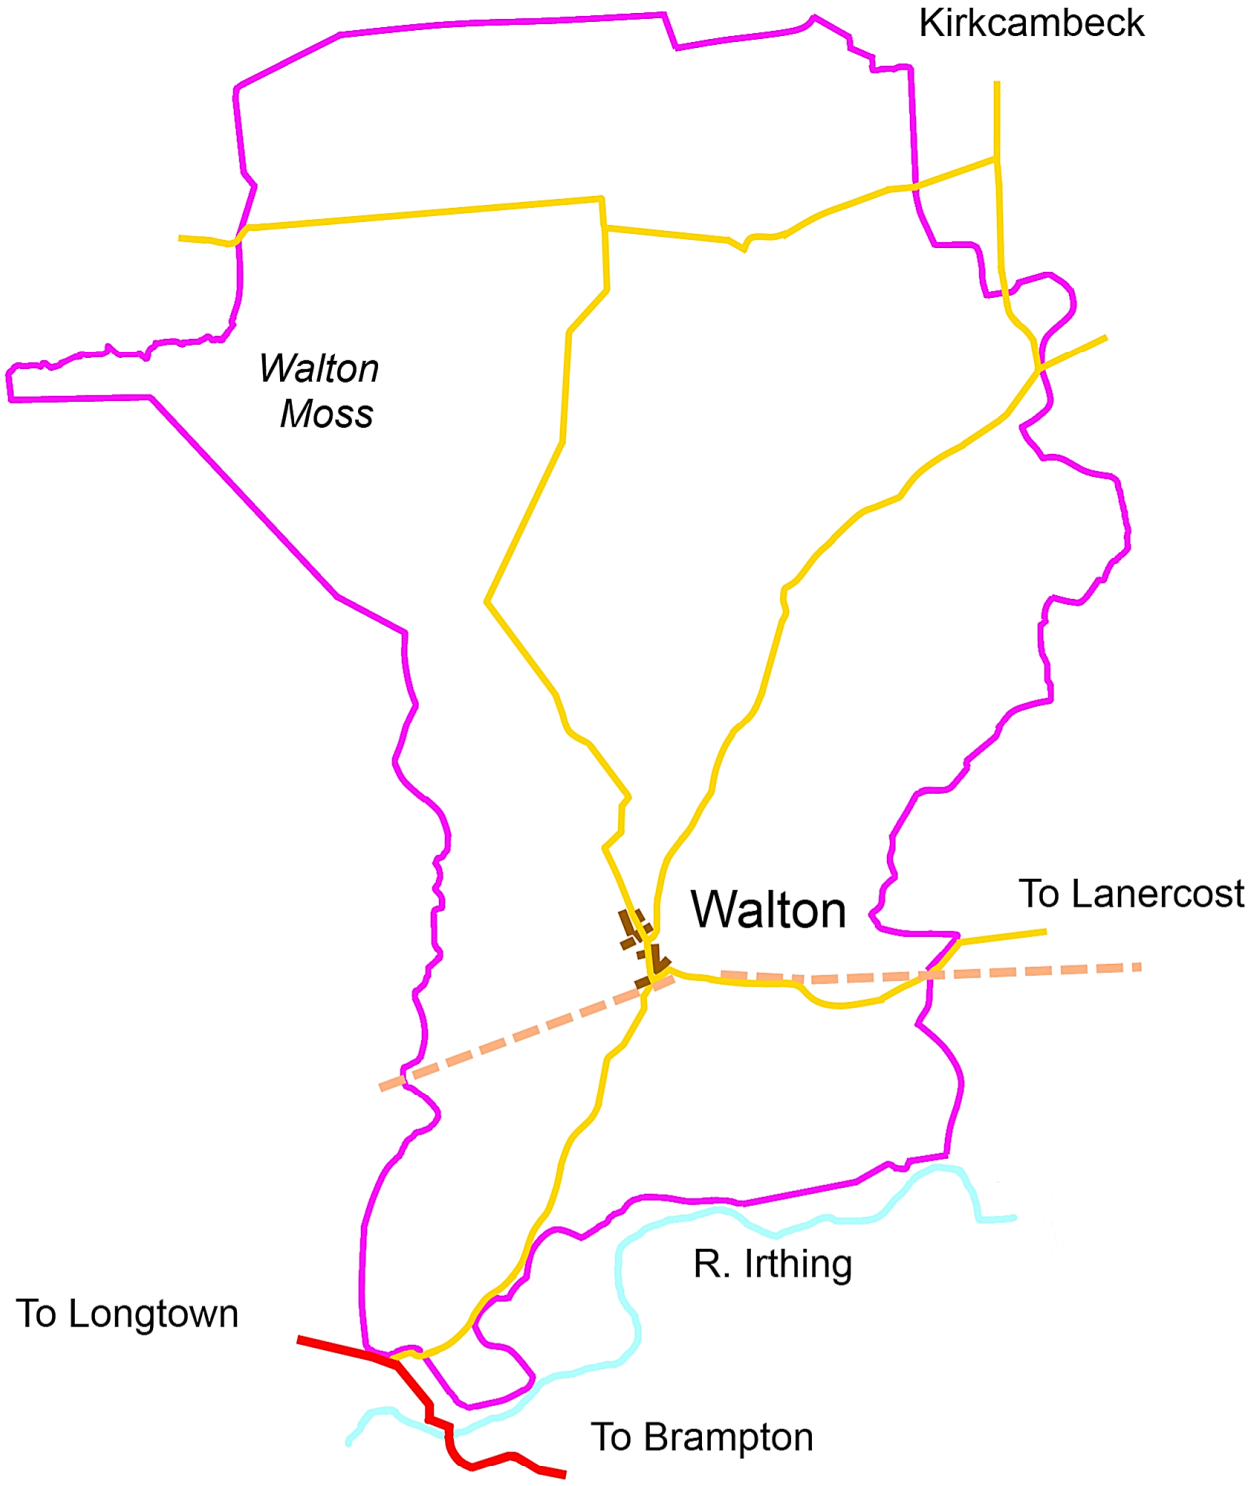

- Key
- Parish boundary
 - Major road
 - Minor road
 - River
 - Railway
 - Built-up area (by 1901)
 - Line of Roman Wall

WALTON 1901