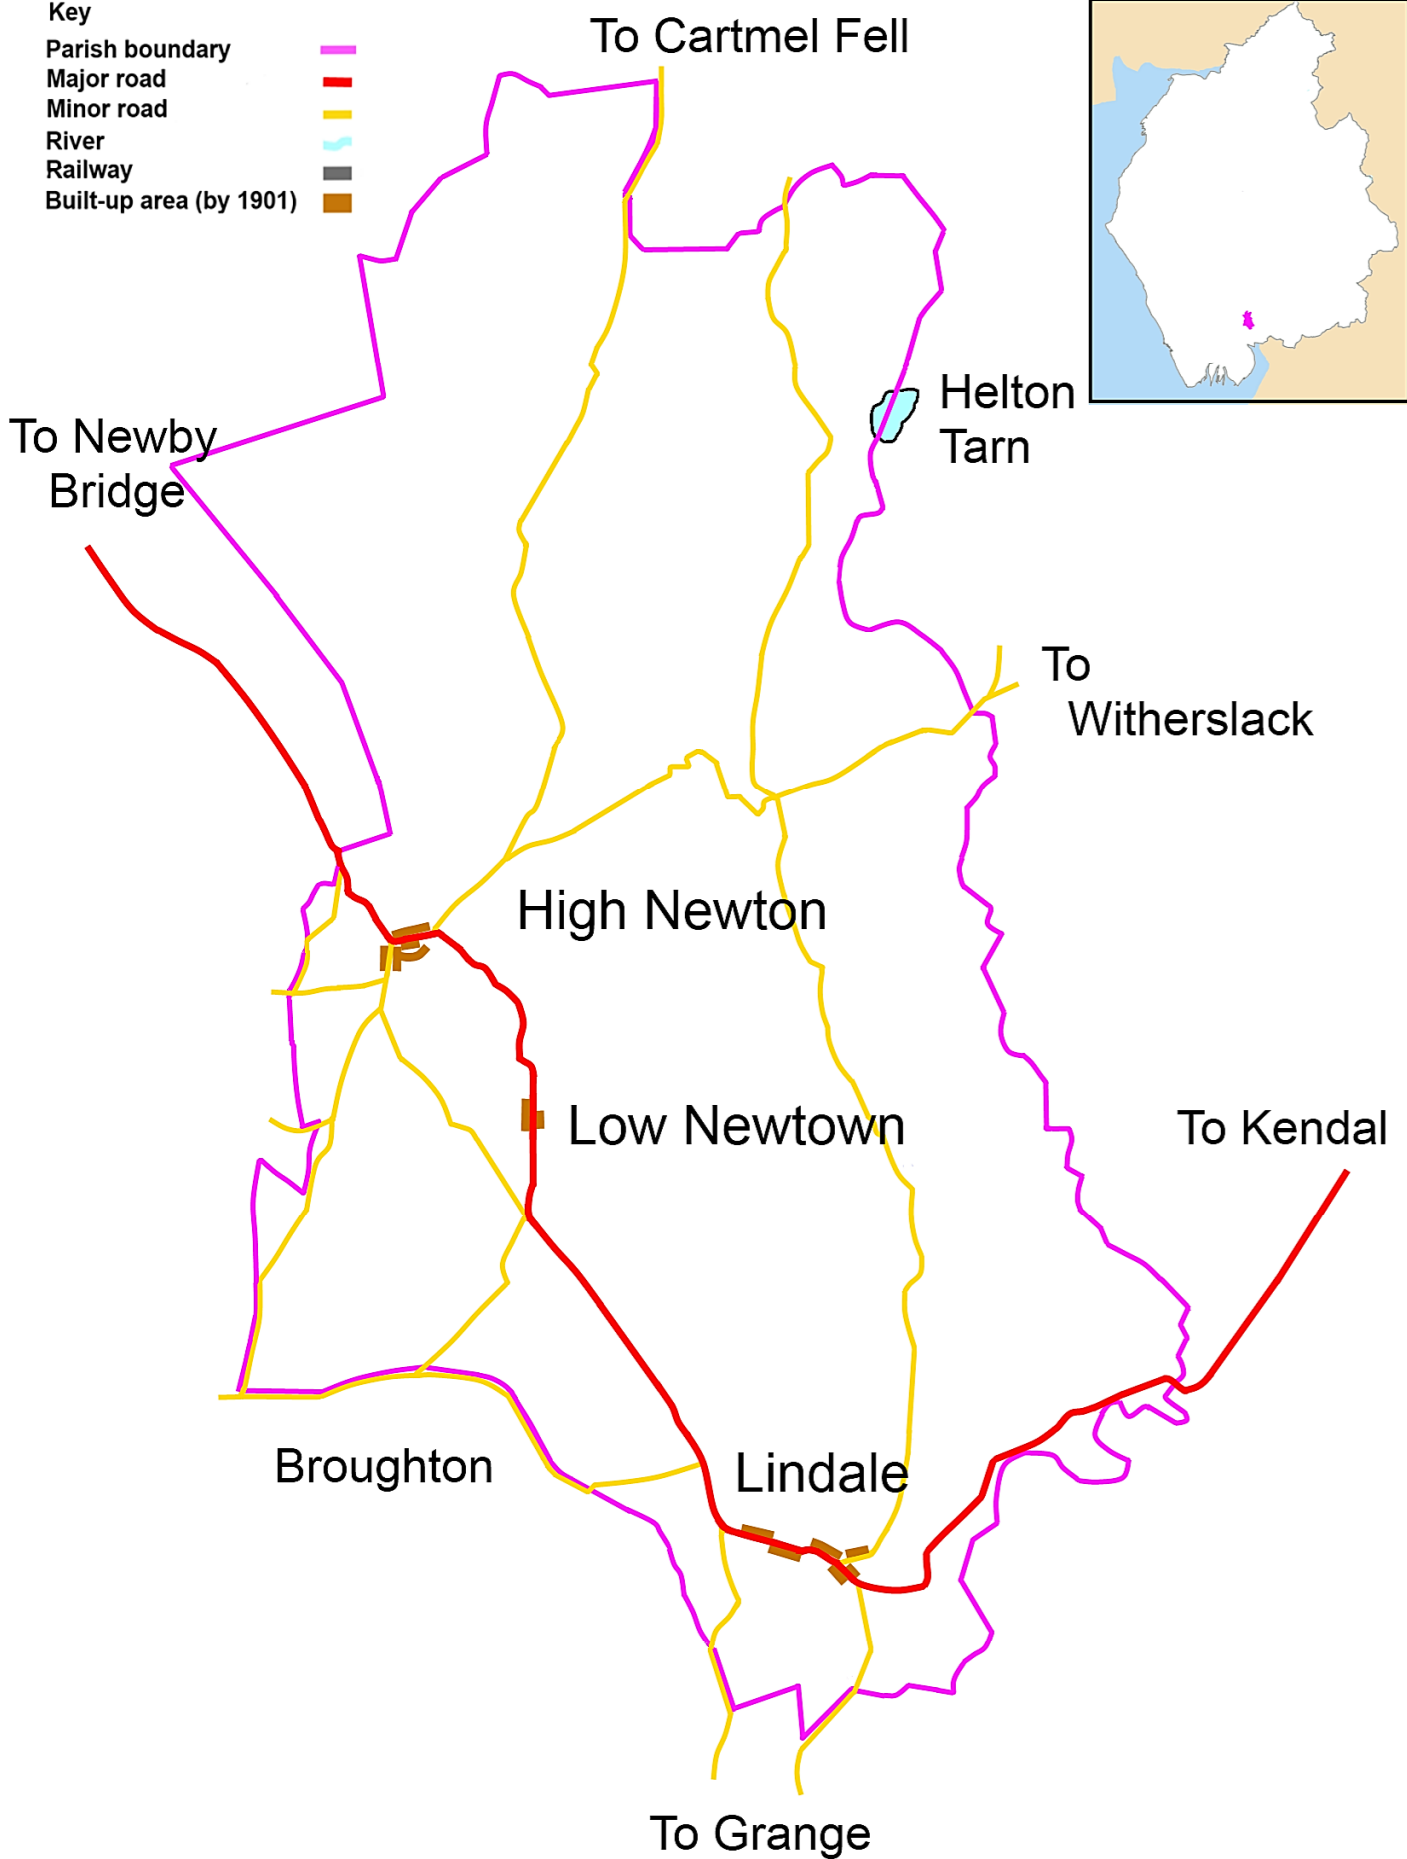

- Key
- Parish boundary —
- Major road —
- Minor road —
- River —
- Railway —
- Built-up area (by 1901) ■

UPPER ALLITHWAITE 1919