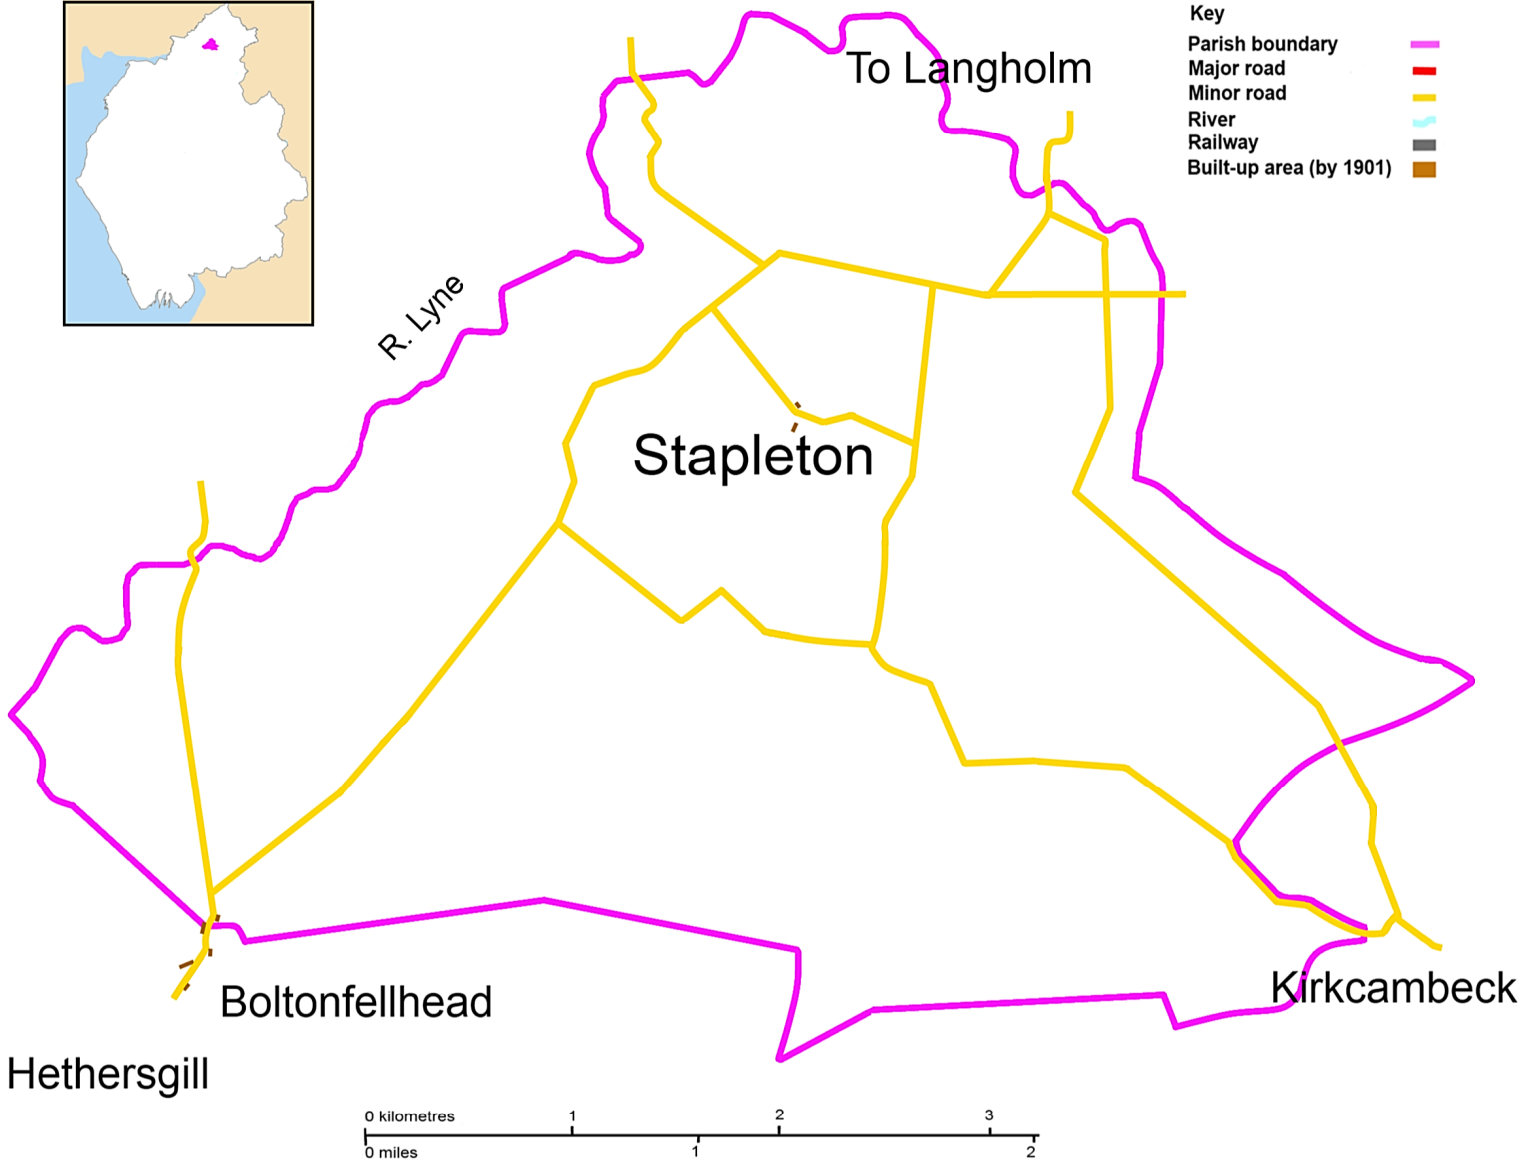

- Key
- Parish boundary
 - Major road
 - Minor road
 - River
 - Railway
 - Built-up area (by 1901)

STAPLETON 1901

Produced by Eric Apperley

© CCHT 2013