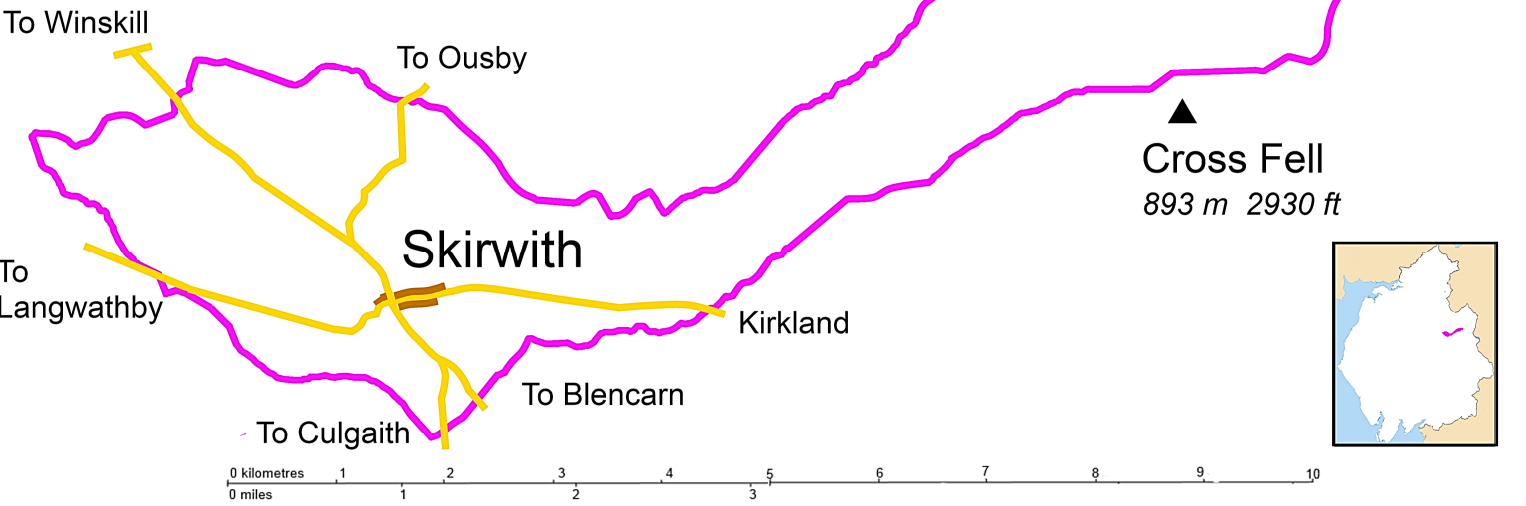

- Key
- Parish boundary
 - Major road
 - Minor road
 - River
 - Railway
 - Built-up area (by 1901)

SKIRWITH 1900

Produced by Eric Apperley

© CCHT 2013