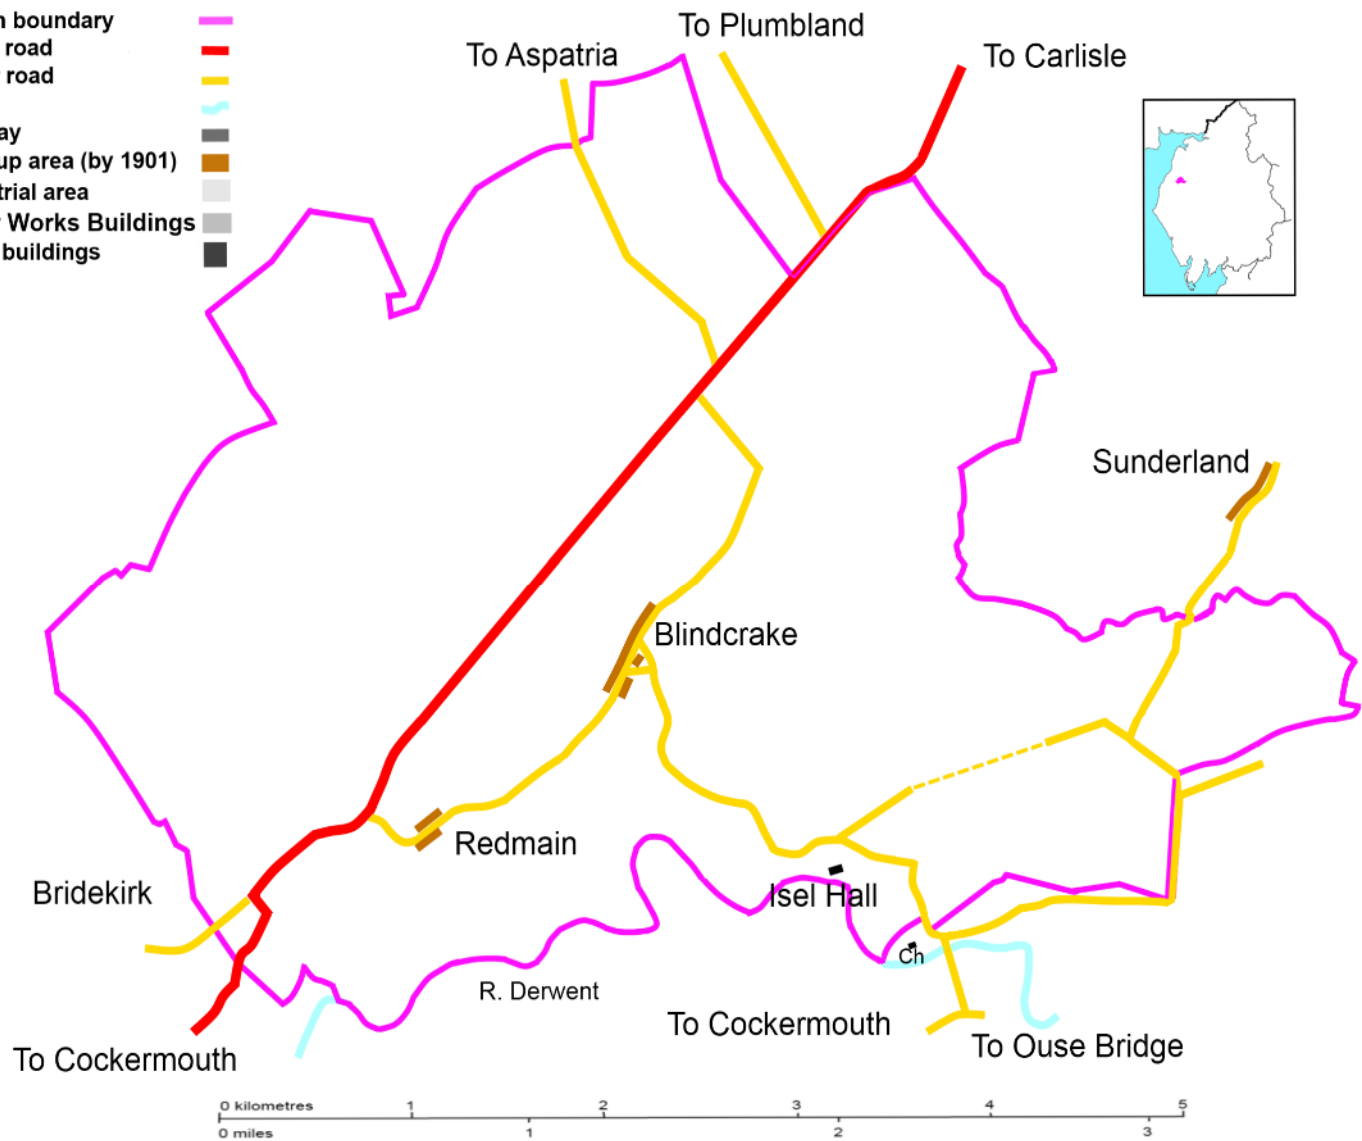

- Key**
- Parish boundary —
  - Major road —
  - Minor road —
  - River —
  - Railway —
  - Built-up area (by 1901) ■
  - Industrial area ■
  - Major Works Buildings ■
  - Major buildings ■

## BLINDCRAKE, ISEL & REDMAIN 1901

with Sunderland & ISEL Old Park became Blindcrake CP in 1934

Produced by Eric Apperley

© CCHT 2012