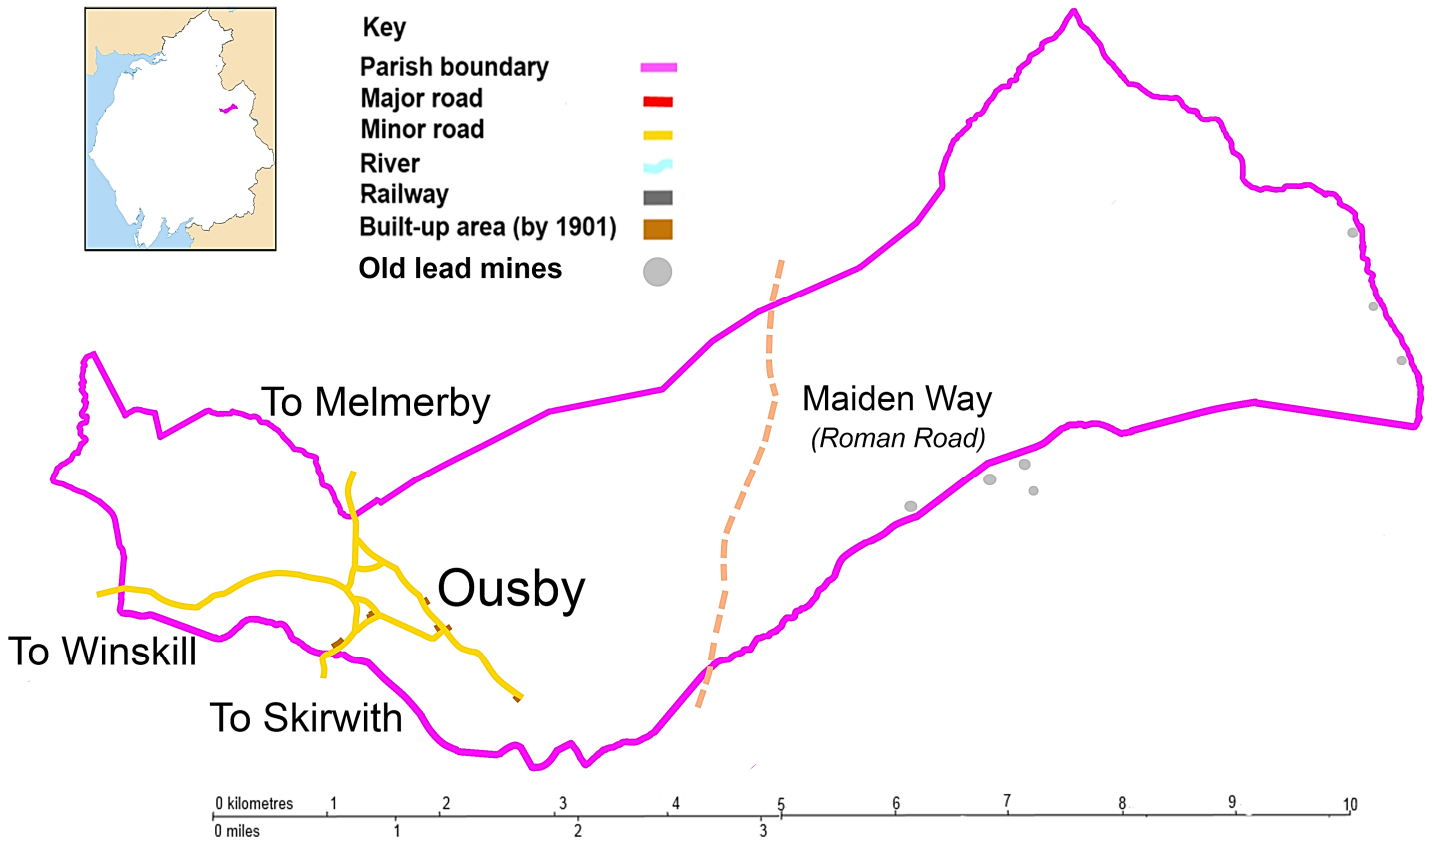

- Key**
- Parish boundary
 - Major road
 - Minor road
 - River
 - Railway
 - Built-up area (by 1901)
 - Old lead mines

OUSBY 1900

Produced by Eric Apperley

© CCHT 2013