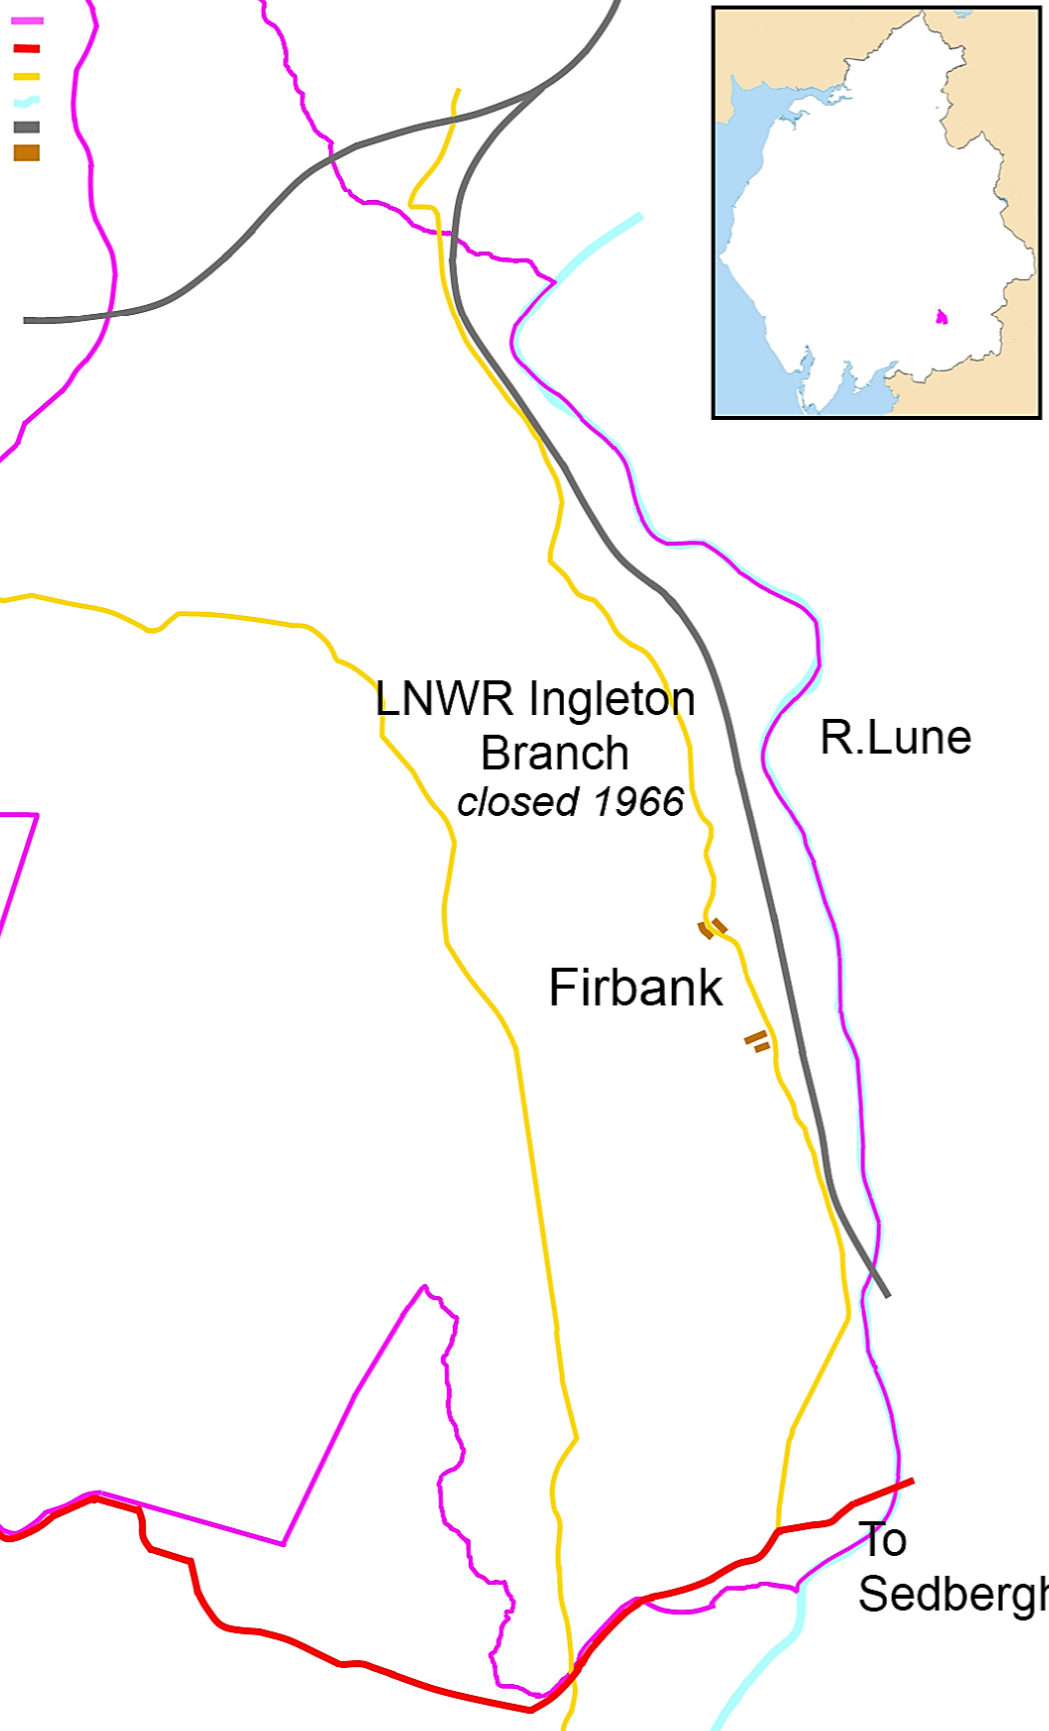

LNWR Lancaster - Carlisle

- Key
- Parish boundary
- Major road
- Minor road
- River
- Railway
- Built-up area (by 1901)

To Kendal

LNWR Ingleton Branch
closed 1966

R. Lune

Firbank

To Kendal

To Sedbergh