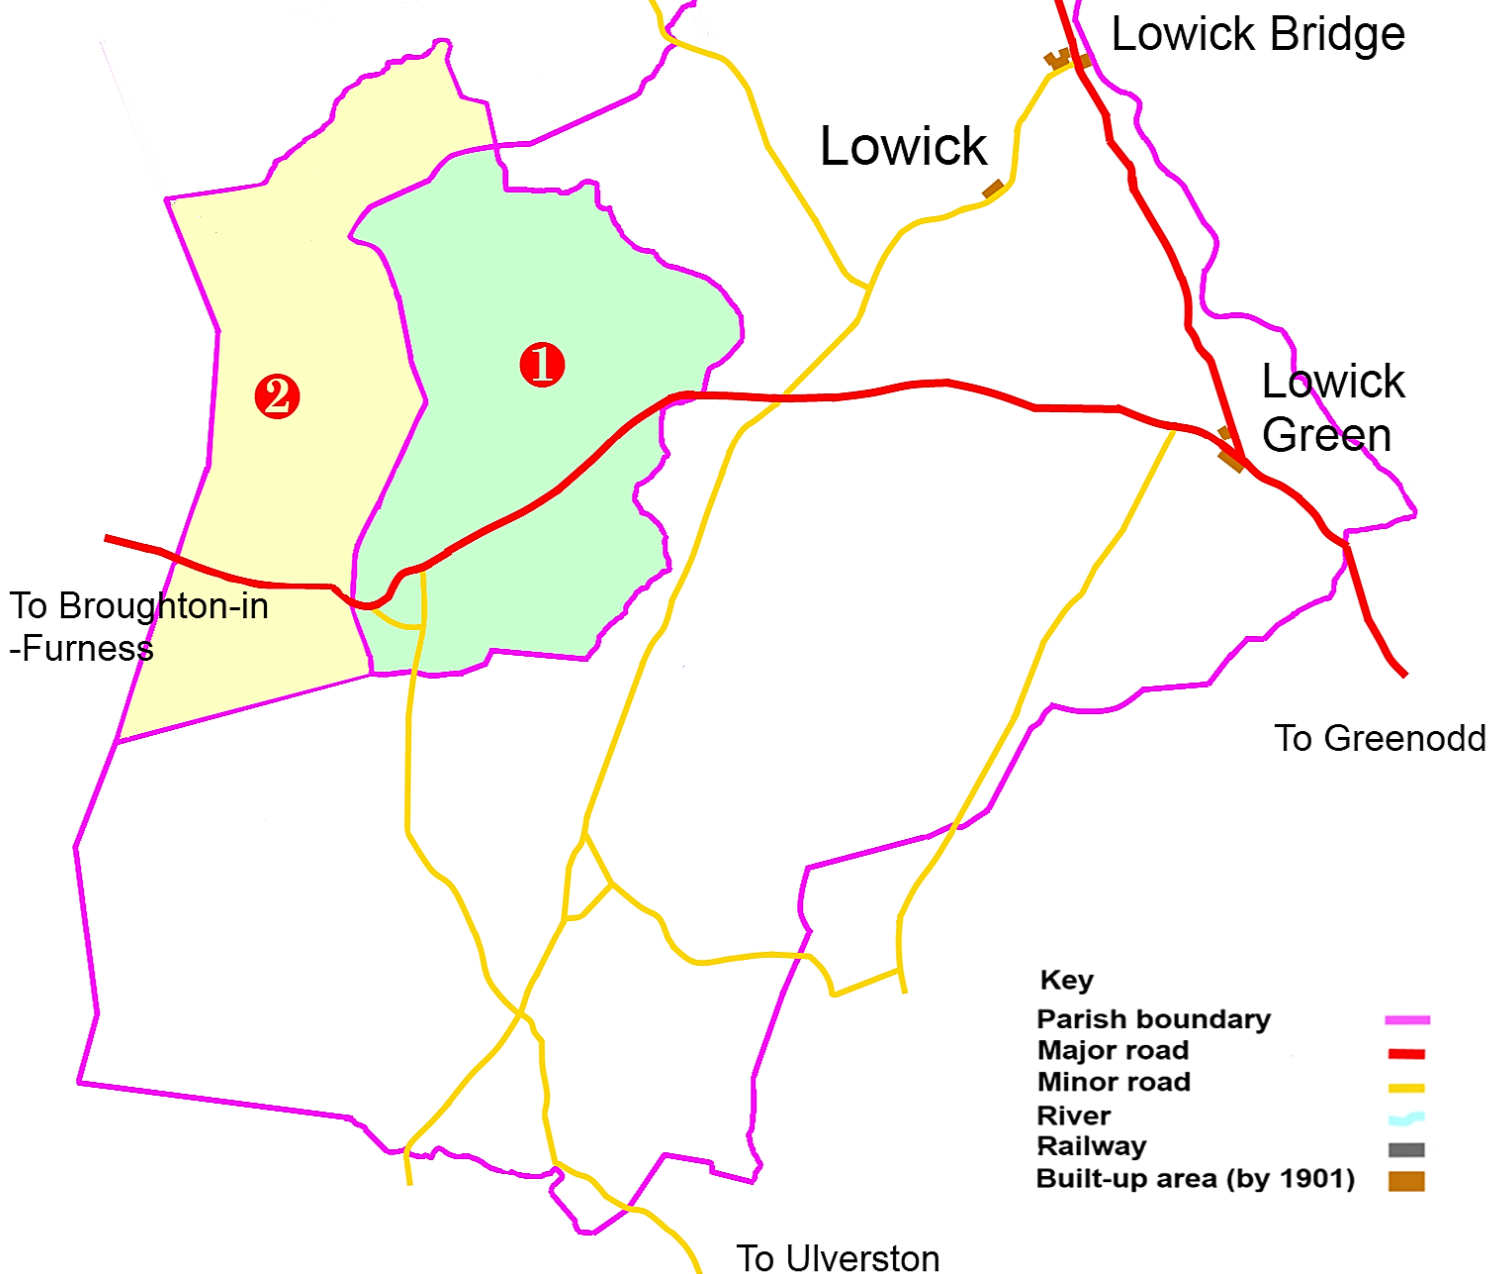

① Subberthwaite Detached No 2

② Land common to Lowick and Subberthwaite

To Coniston To Ulverston

Key	
Parish boundary	
Major road	
Minor road	
River	
Railway	
Built-up area (by 1901)	

LOWICK 1919