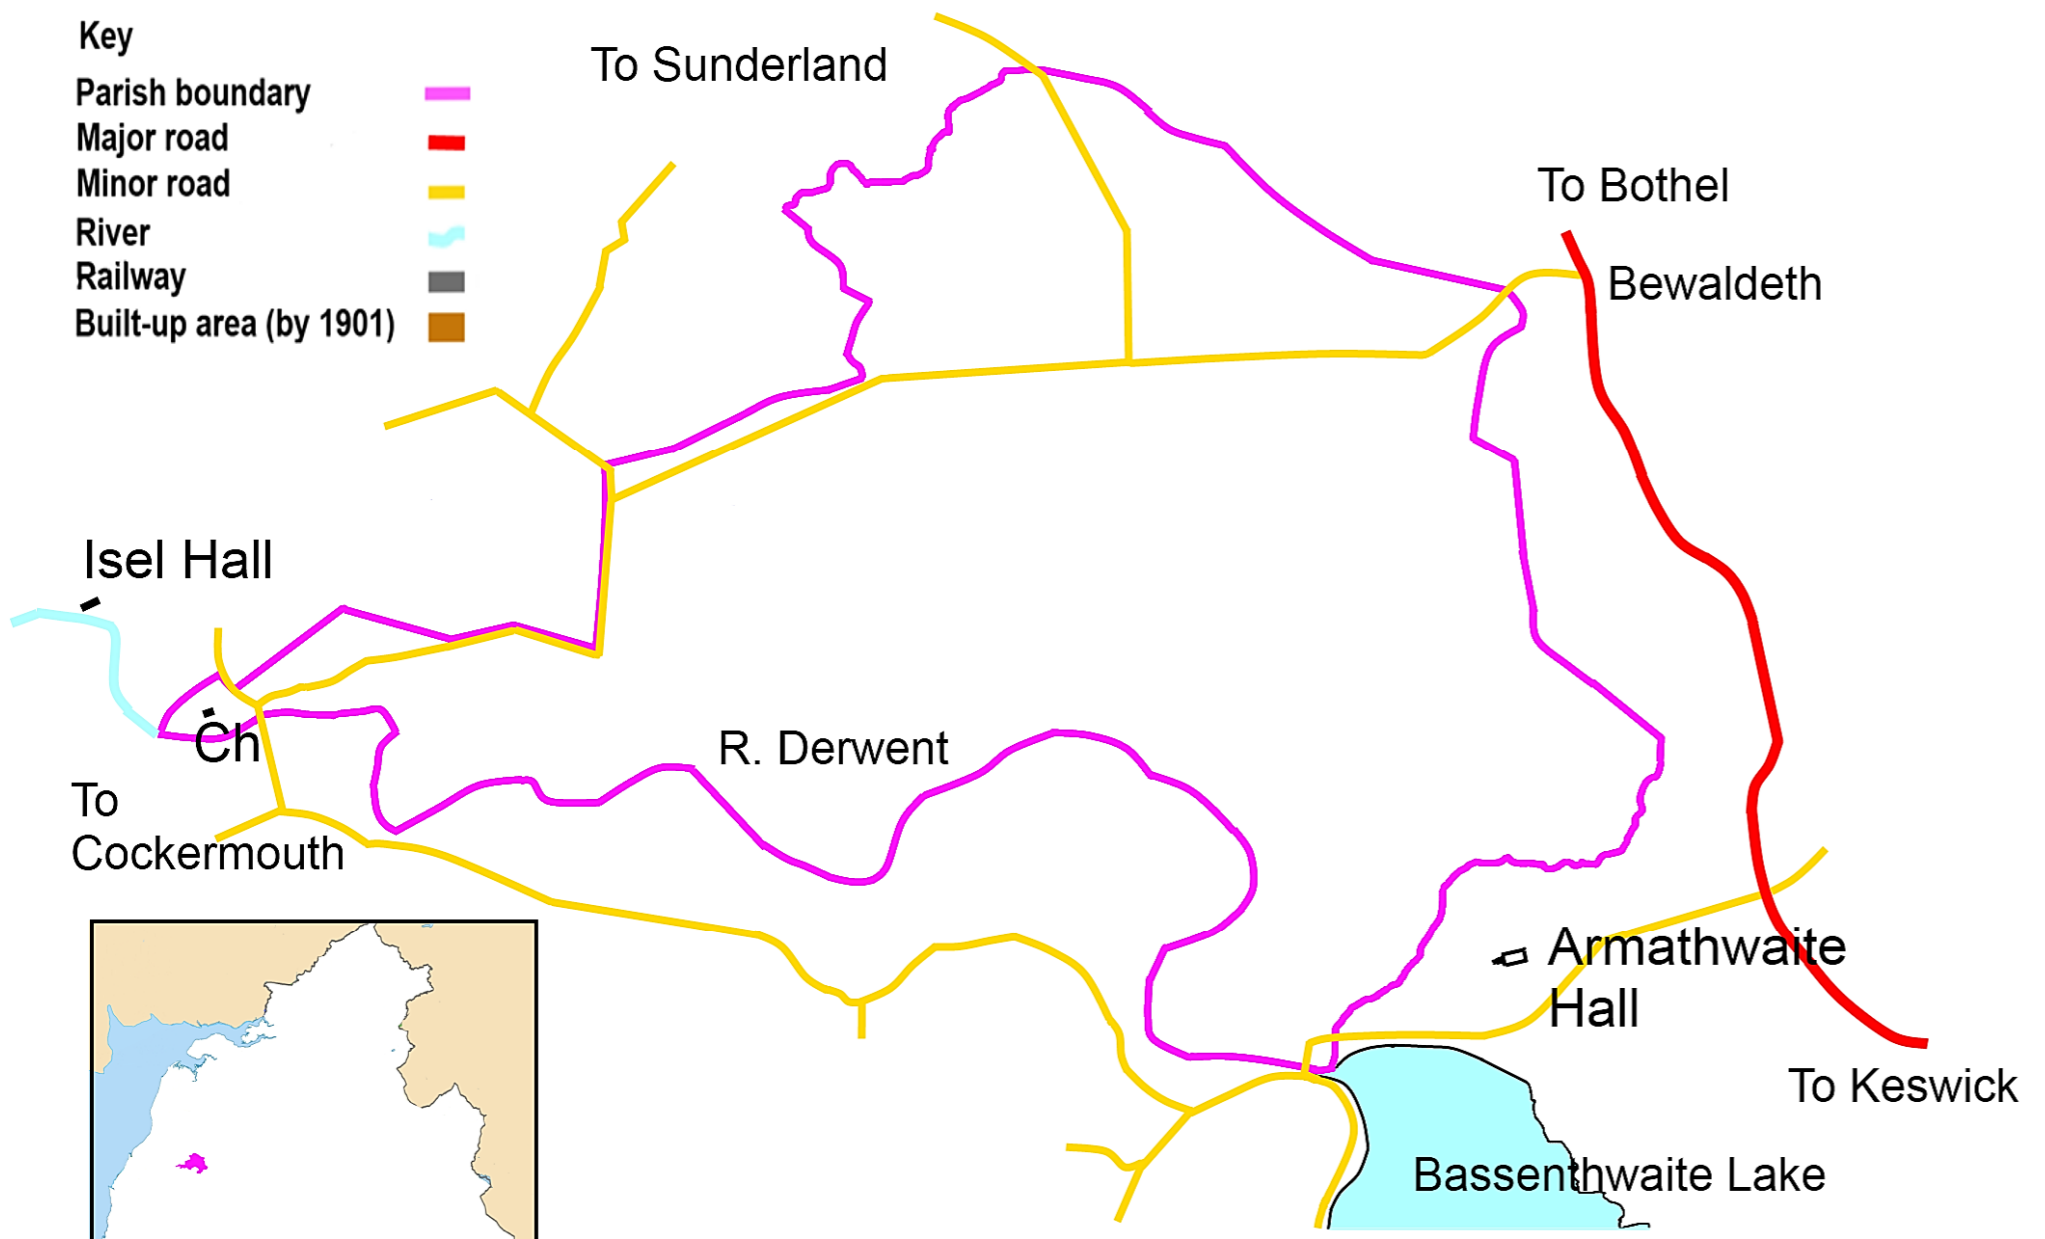

- Key
- Parish boundary —
- Major road —
- Minor road —
- River —
- Railway —
- Built-up area (by 1901) —

ISEL OLD PARK 1901

Produced by Eric Apperley

© CCHT 2012