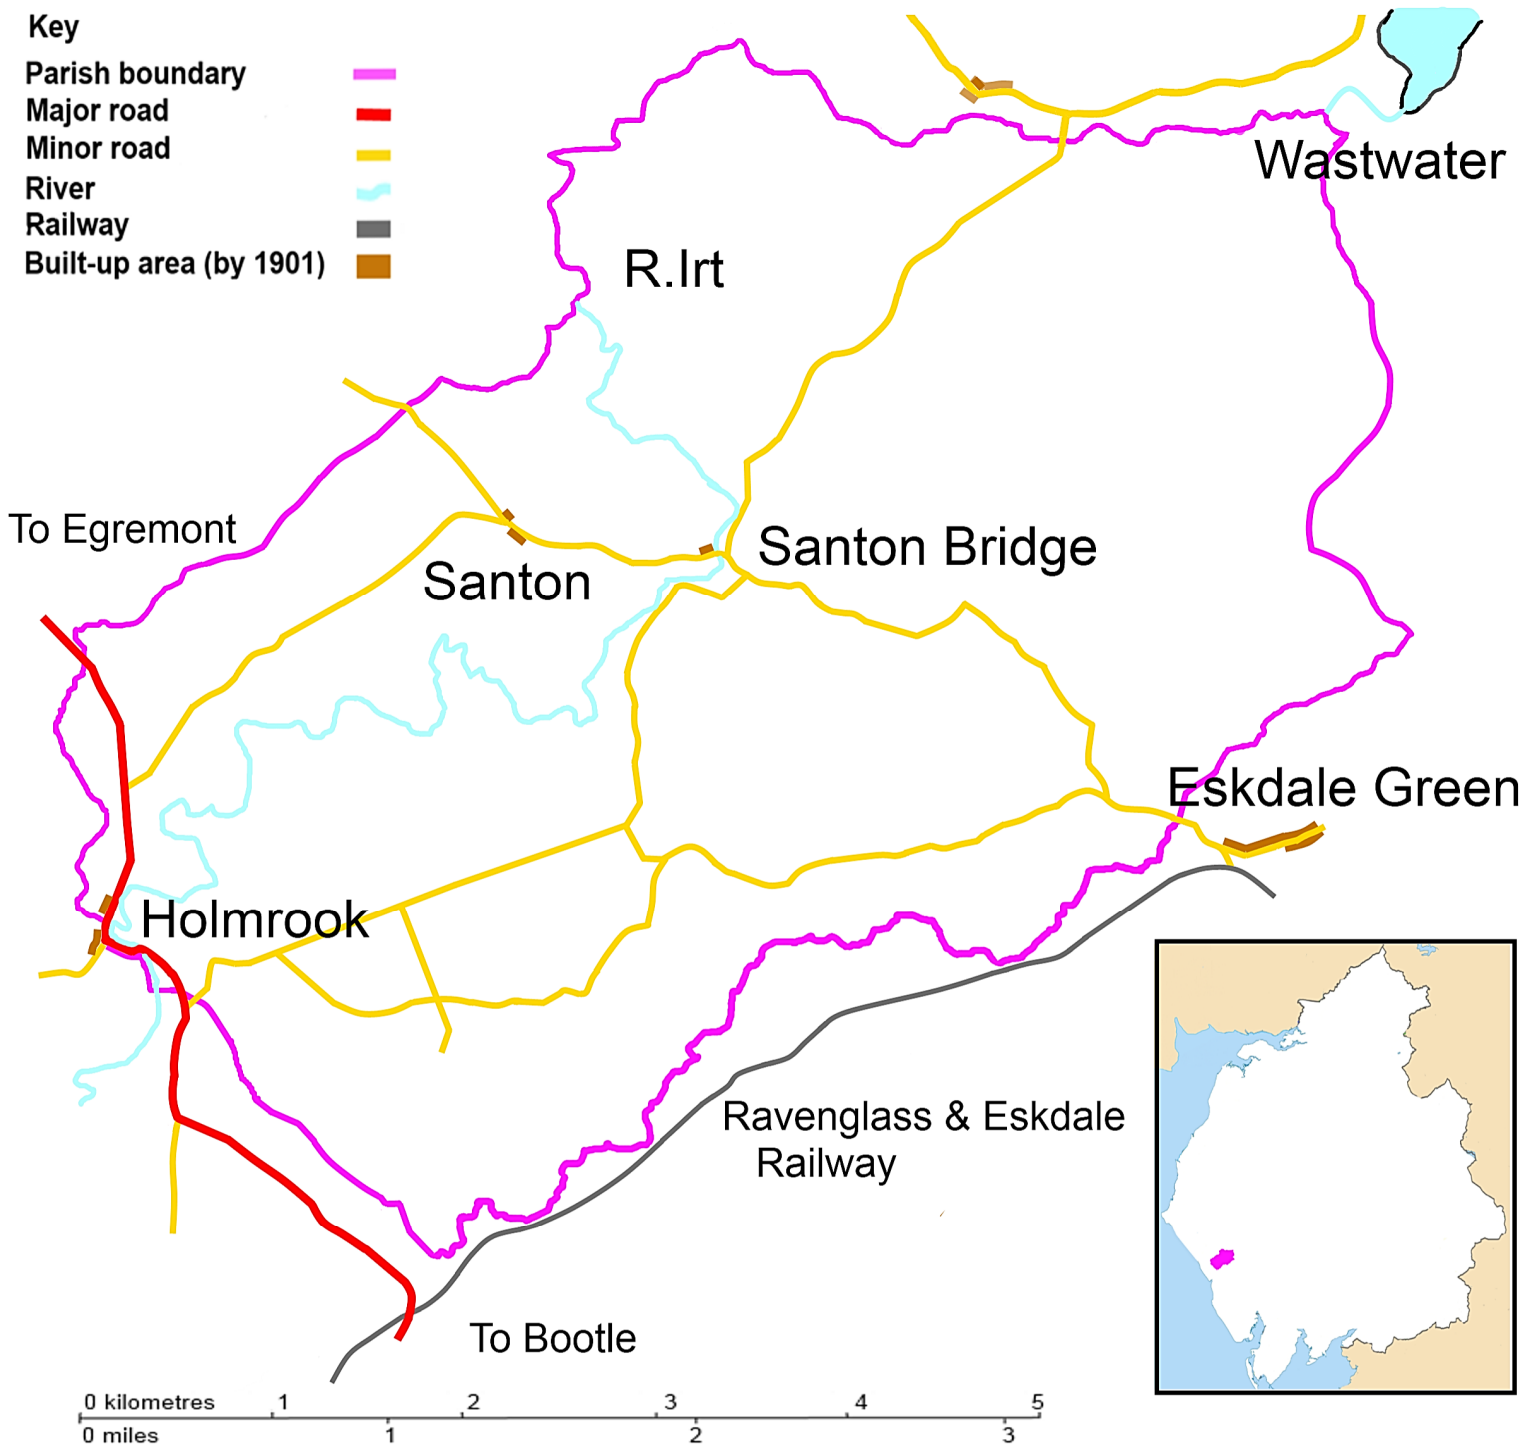

- Key**
- Parish boundary
 - Major road
 - Minor road
 - River
 - Railway
 - Built-up area (by 1901)

IRTON 1900

Produced by Eric Apperley

© CCHT 2012