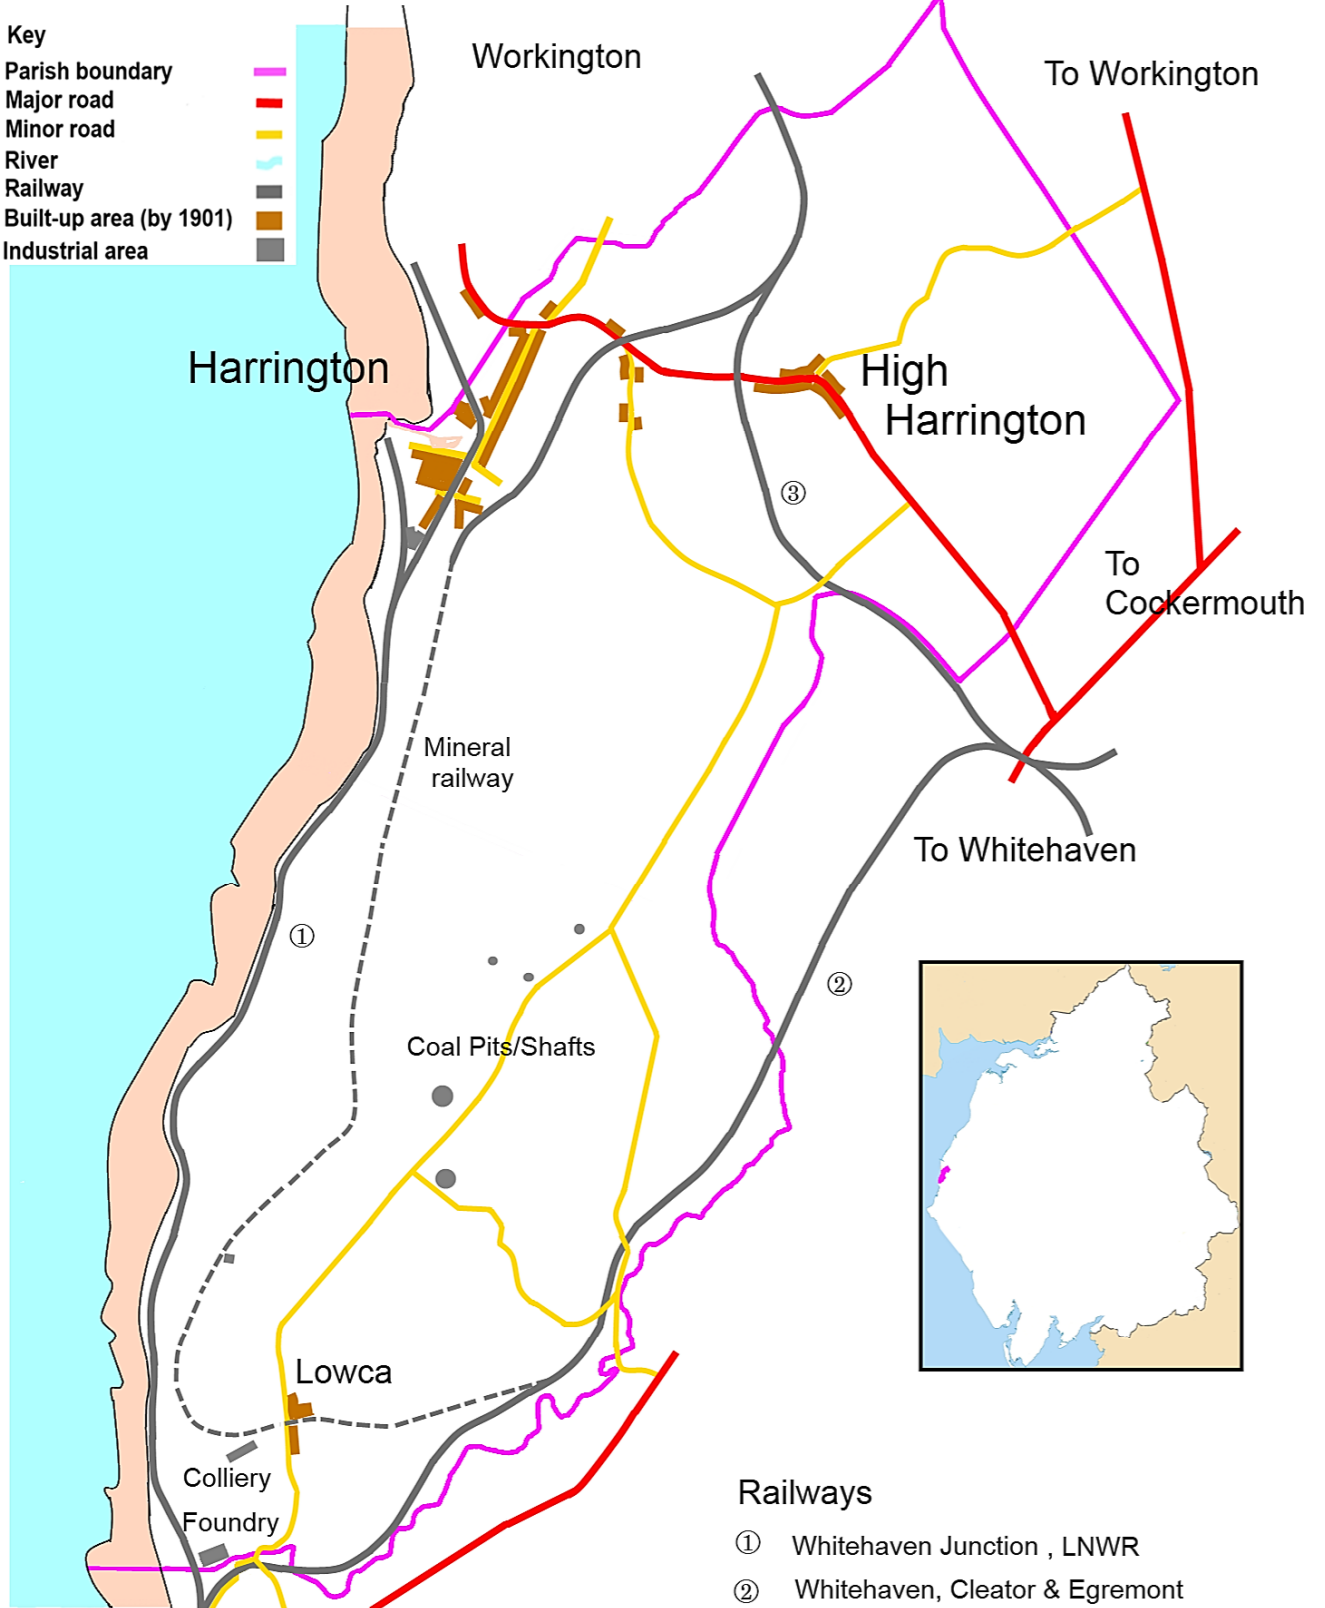

- Key**
- Parish boundary
  - Major road
  - Minor road
  - River
  - Railway
  - Built-up area (by 1901)
  - Industrial area

- Railways**
- ① Whitehaven Junction , LNWR
  - ② Whitehaven, Cleator & Egremont
  - ③ Cleator -Workington Junction

# HARRINGTON 1900