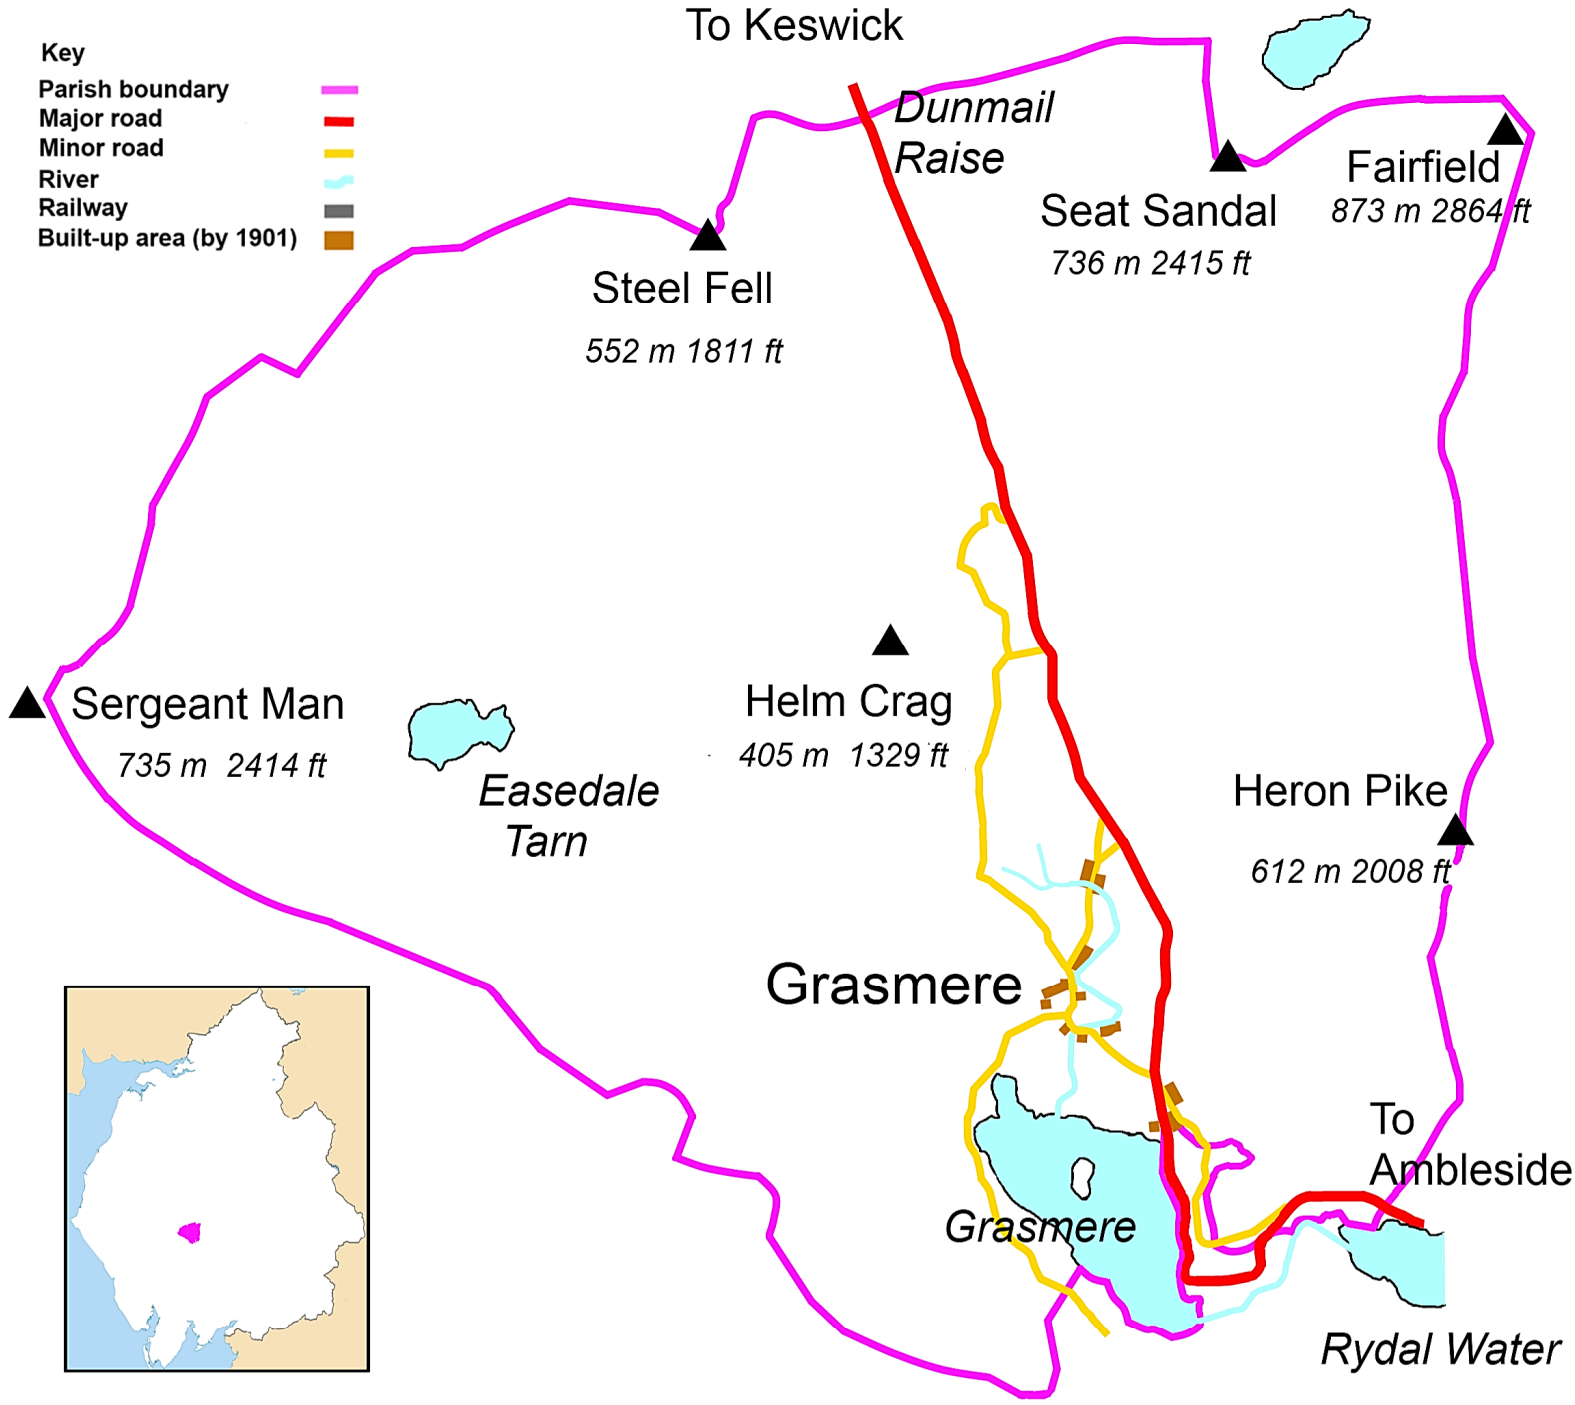

- Key
- Parish boundary
 - Major road
 - Minor road
 - River
 - Railway
 - Built-up area (by 1901)

GRASMERE 1901

Produced by Eric Apperley

© CCHT 2013