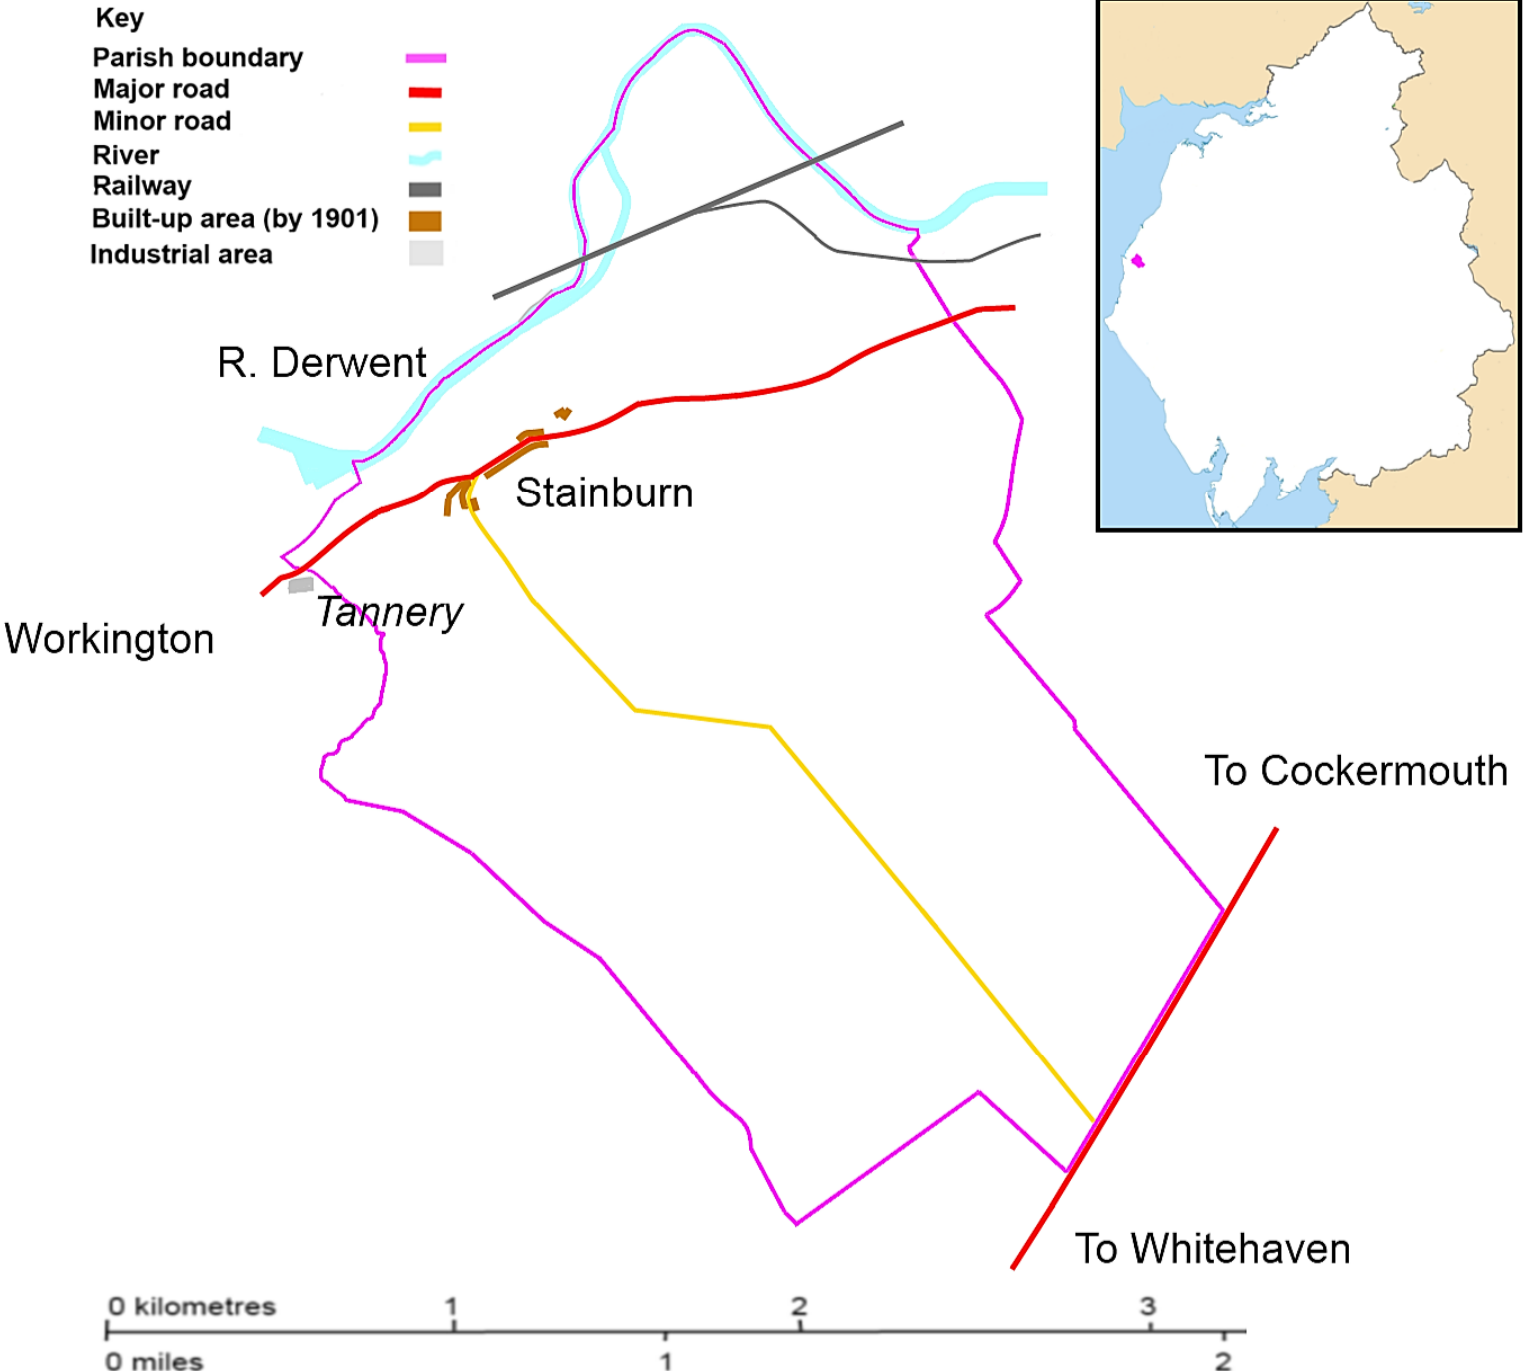

- Key**
- Parish boundary
  - Major road
  - Minor road
  - River
  - Railway
  - Built-up area (by 1901)
  - Industrial area

# STAINBURN 1900

Produced by Eric Apperley

© CCHT 2012