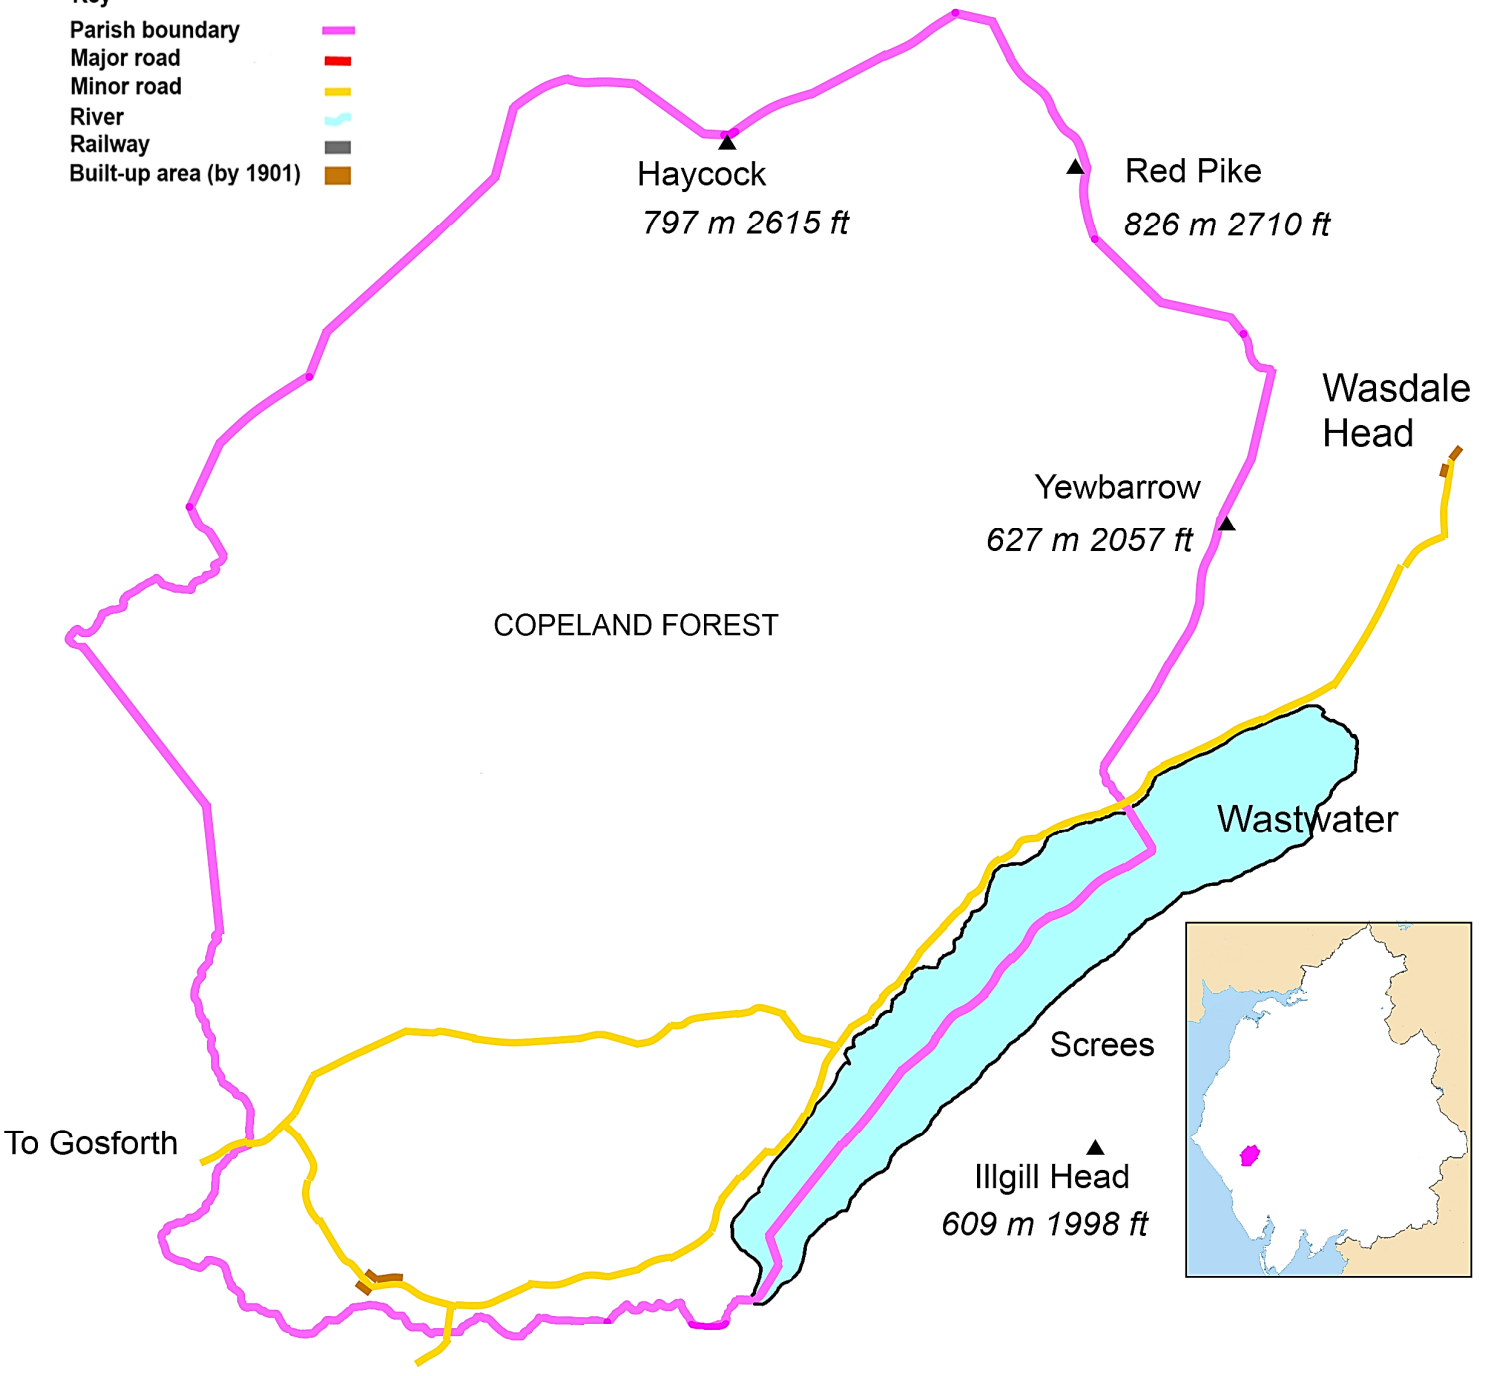

Key

- Parish boundary
- Major road
- Minor road
- River
- Railway
- Built-up area (by 1901)

NETHER WASDALE 1900-1

Produced by Eric Apperley

© CCHT 2012