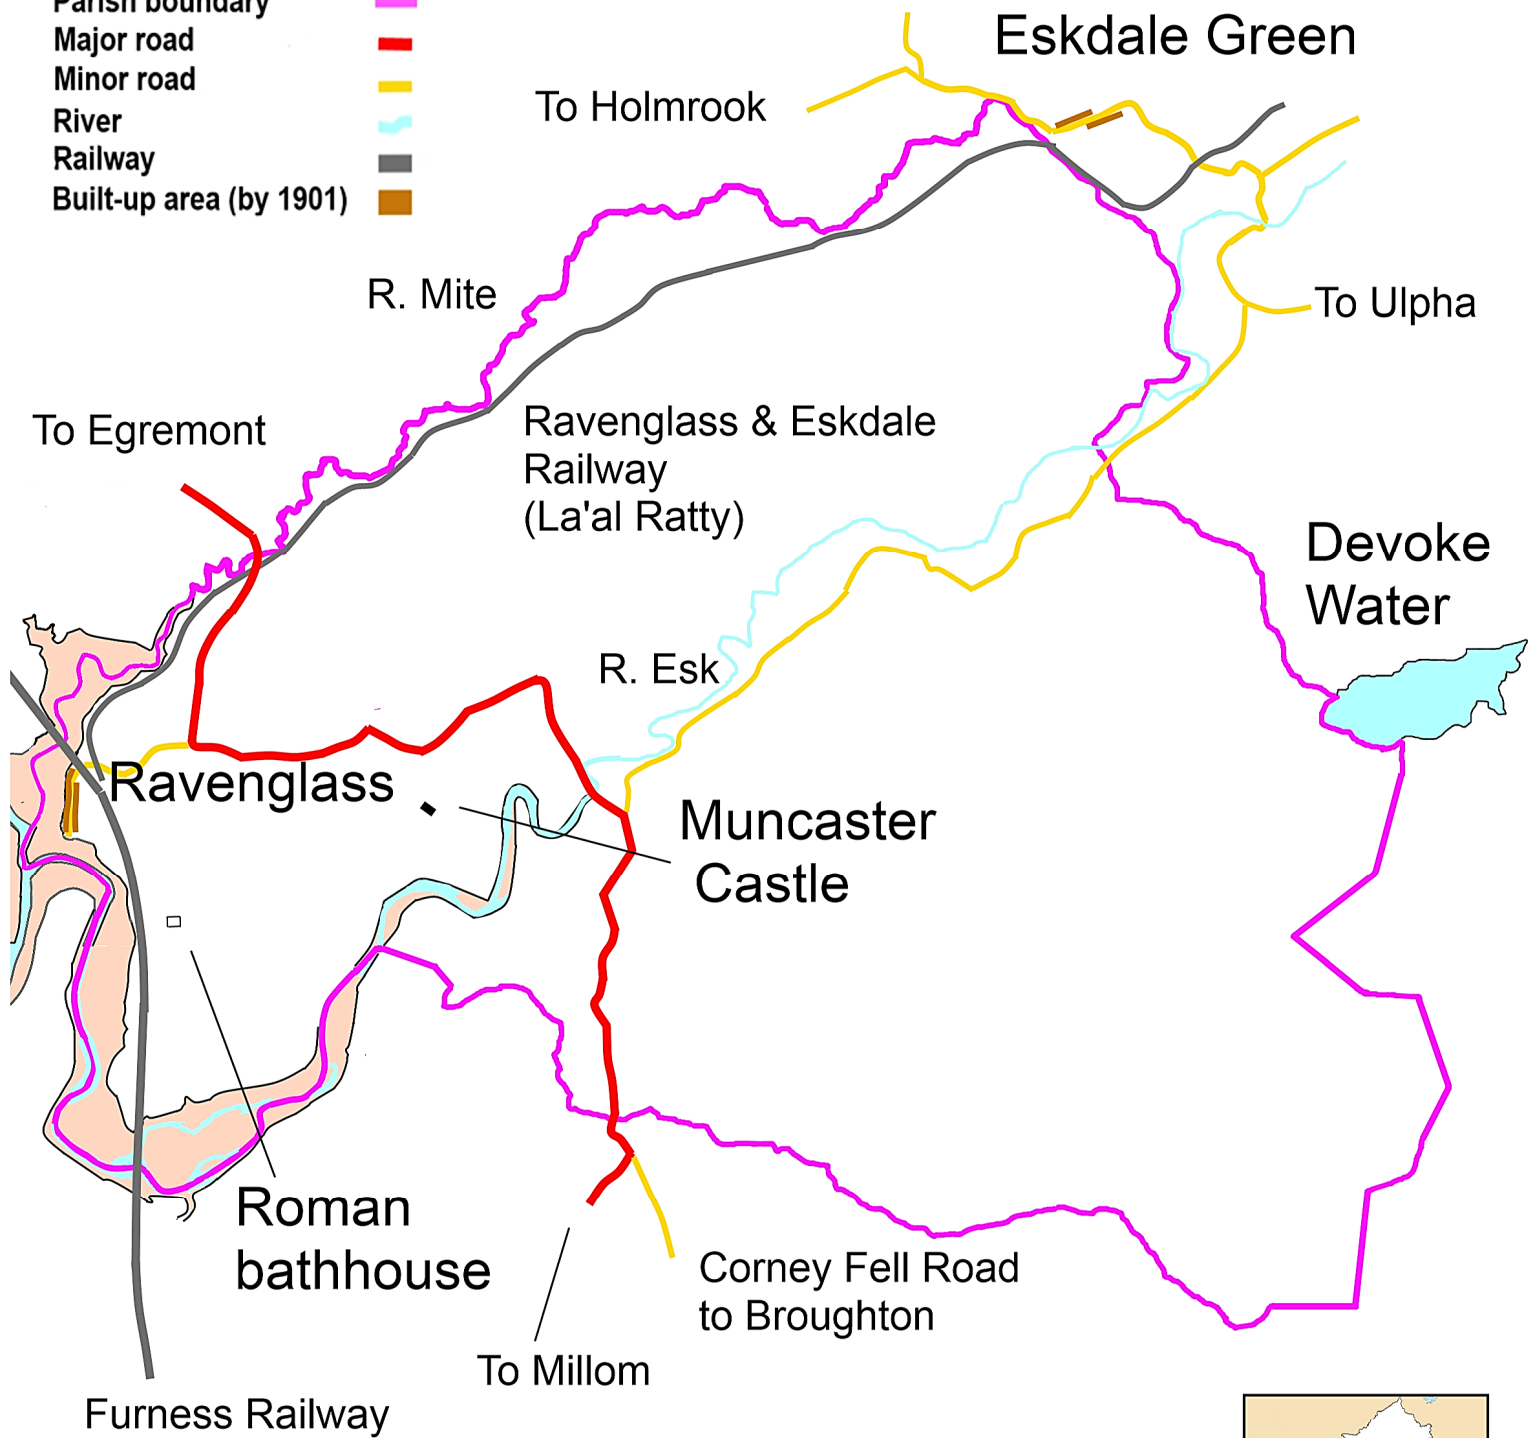

Key

- Parish boundary
- Major road
- Minor road
- River
- Railway
- Built-up area (by 1901)

MUNCASTER 1900

Produced by Eric Apperley

© CCT 2012