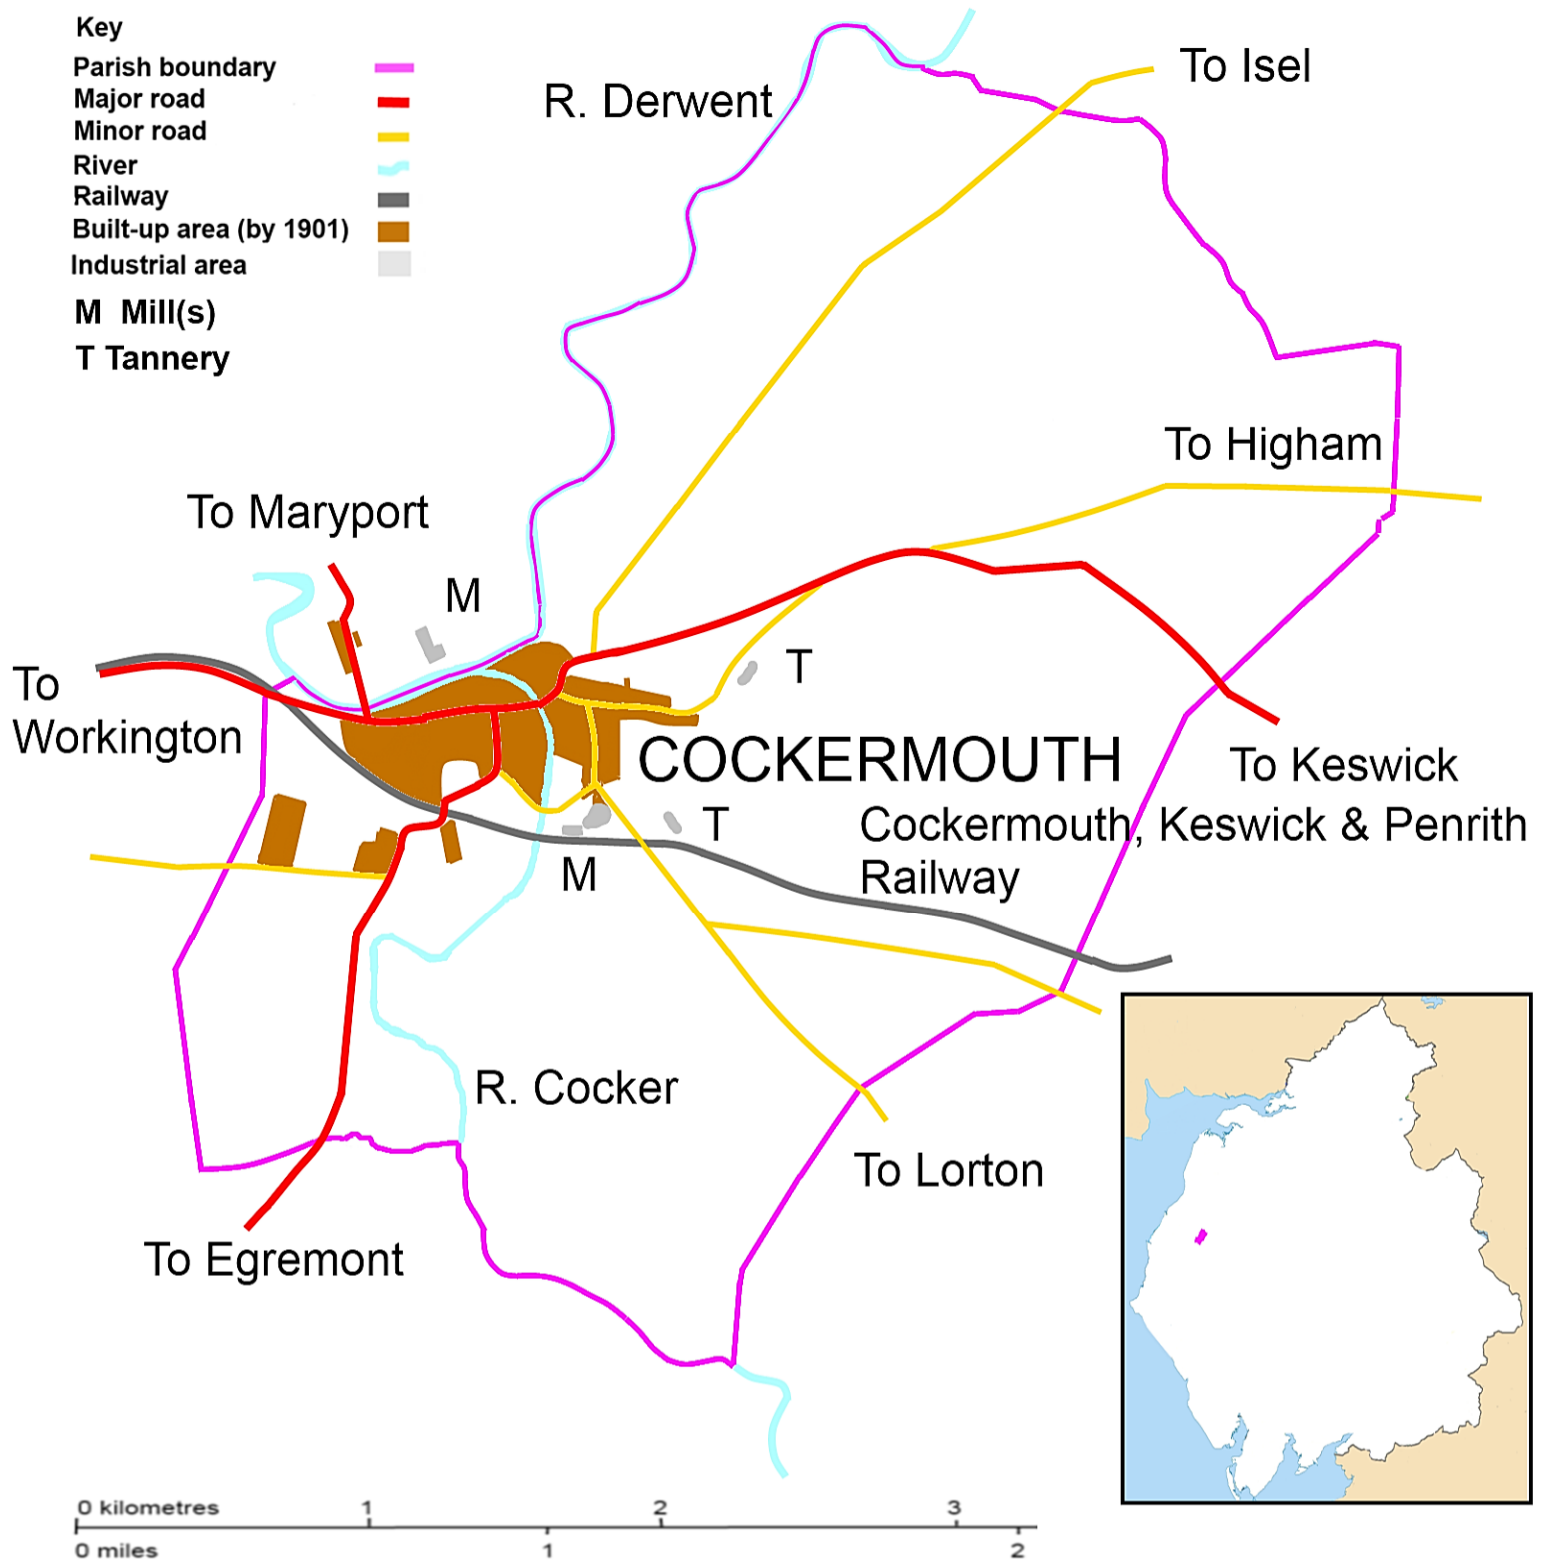

- Key
- Parish boundary
  - Major road
  - Minor road
  - River
  - Railway
  - Built-up area (by 1901)
  - Industrial area
  - M Mill(s)
  - T Tannery

# COCKERMOUTH 1900

Produced by Eric Apperley

© CCHT 2012