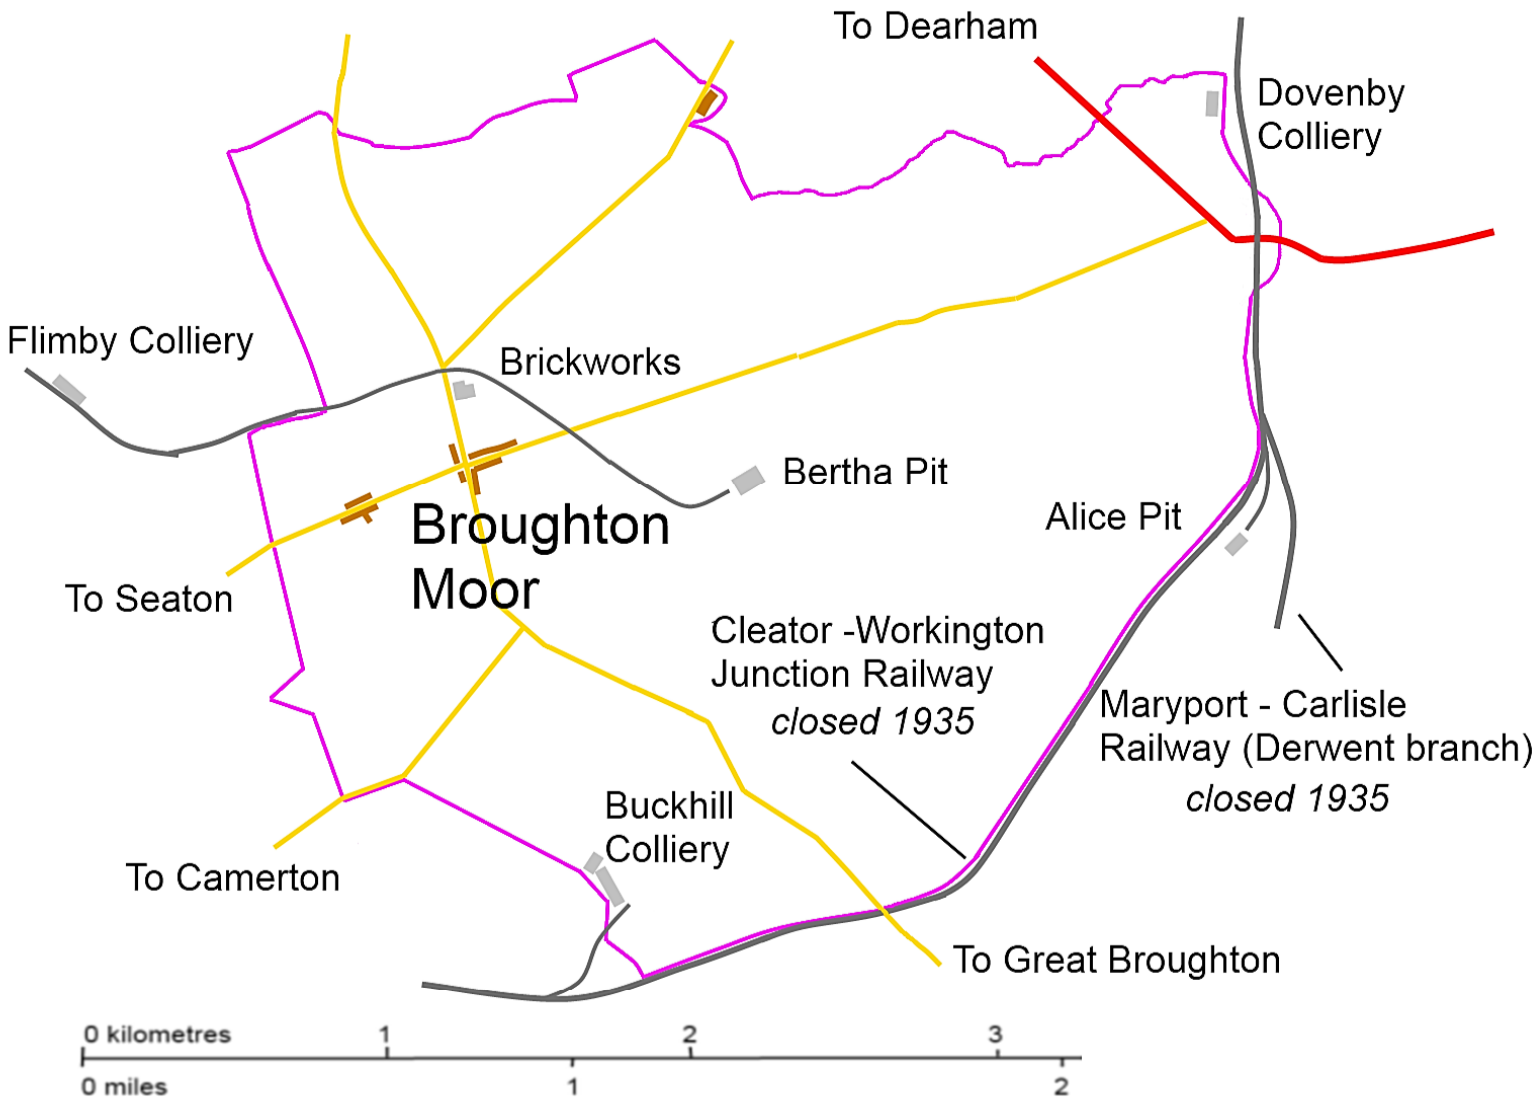

- Key**
- Parish boundary —
  - Major road —
  - Minor road —
  - River —
  - Railway —
  - Built-up area (by 1901)
  - Industrial area

# BROUGHTON MOOR 1901

Produced by Eric Apperley

© CCHT 2012