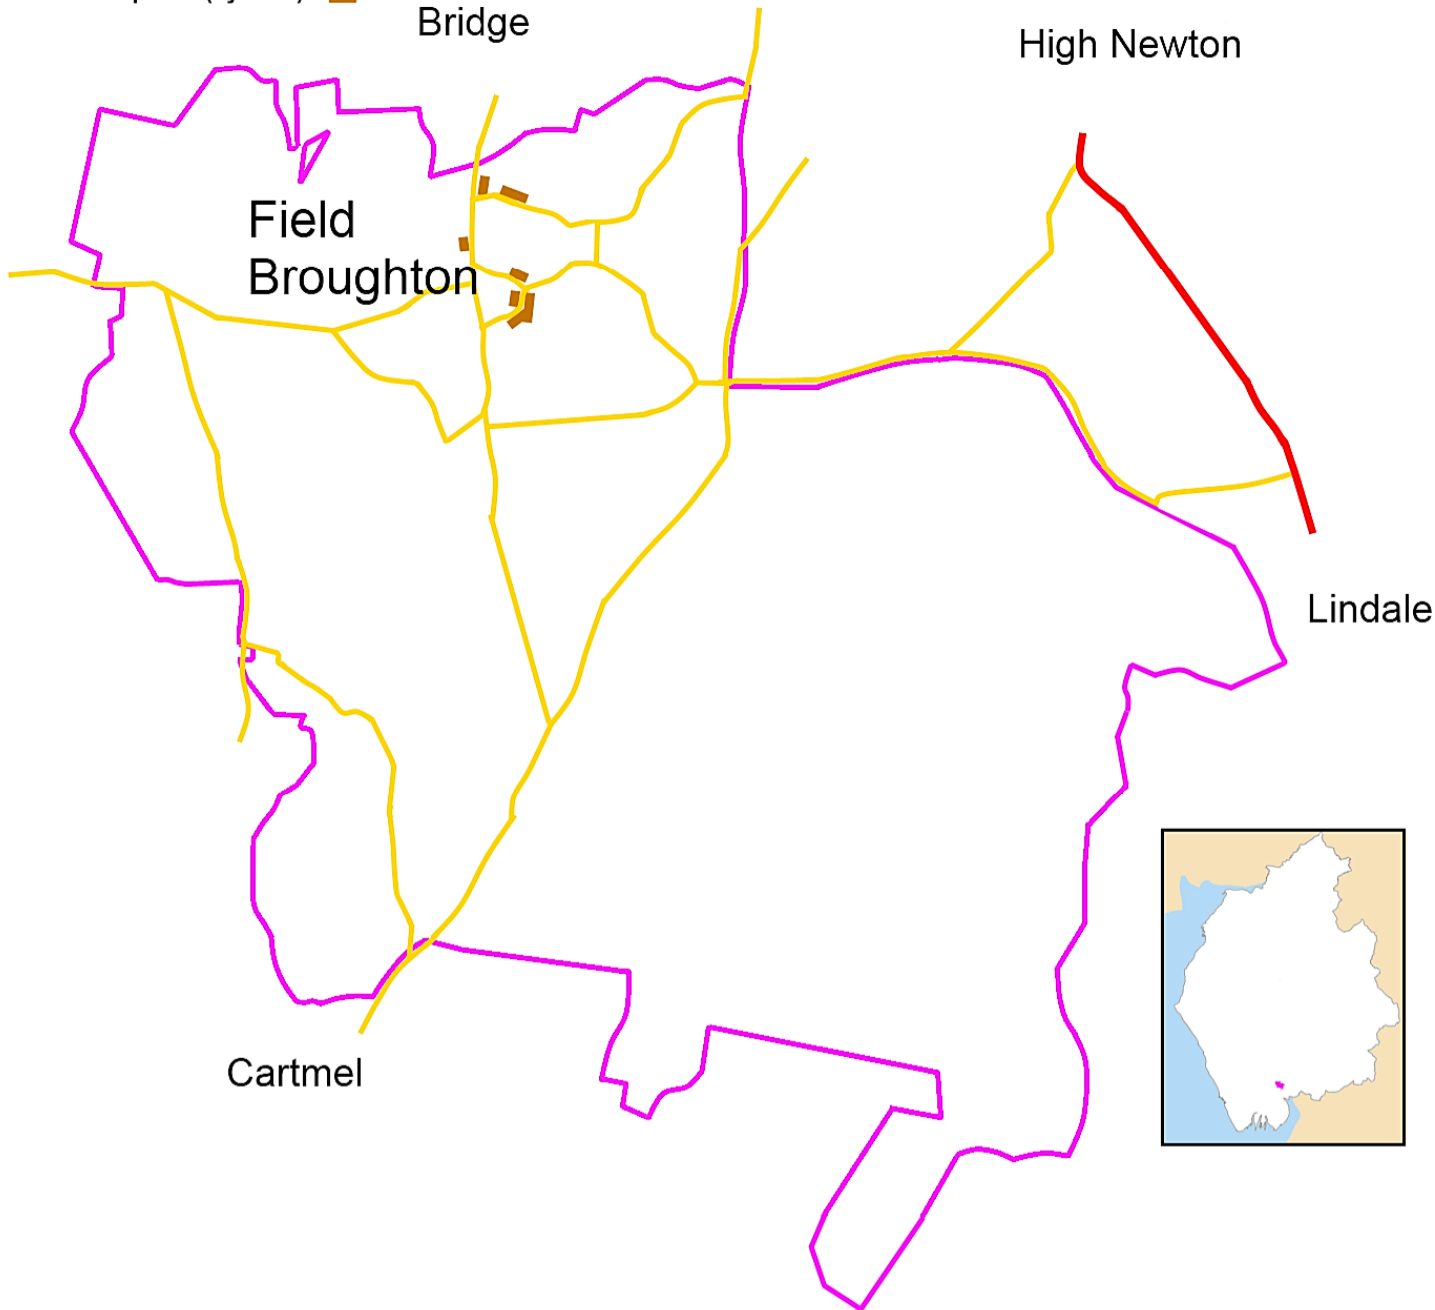

- Key
- Parish boundary
 - Major road
 - Minor road
 - River
 - Railway
 - Built-up area (by 1901)

To Newby
Bridge

BROUGHTON EAST 1919

Produced by Eric Apperley

© CCHT 2013