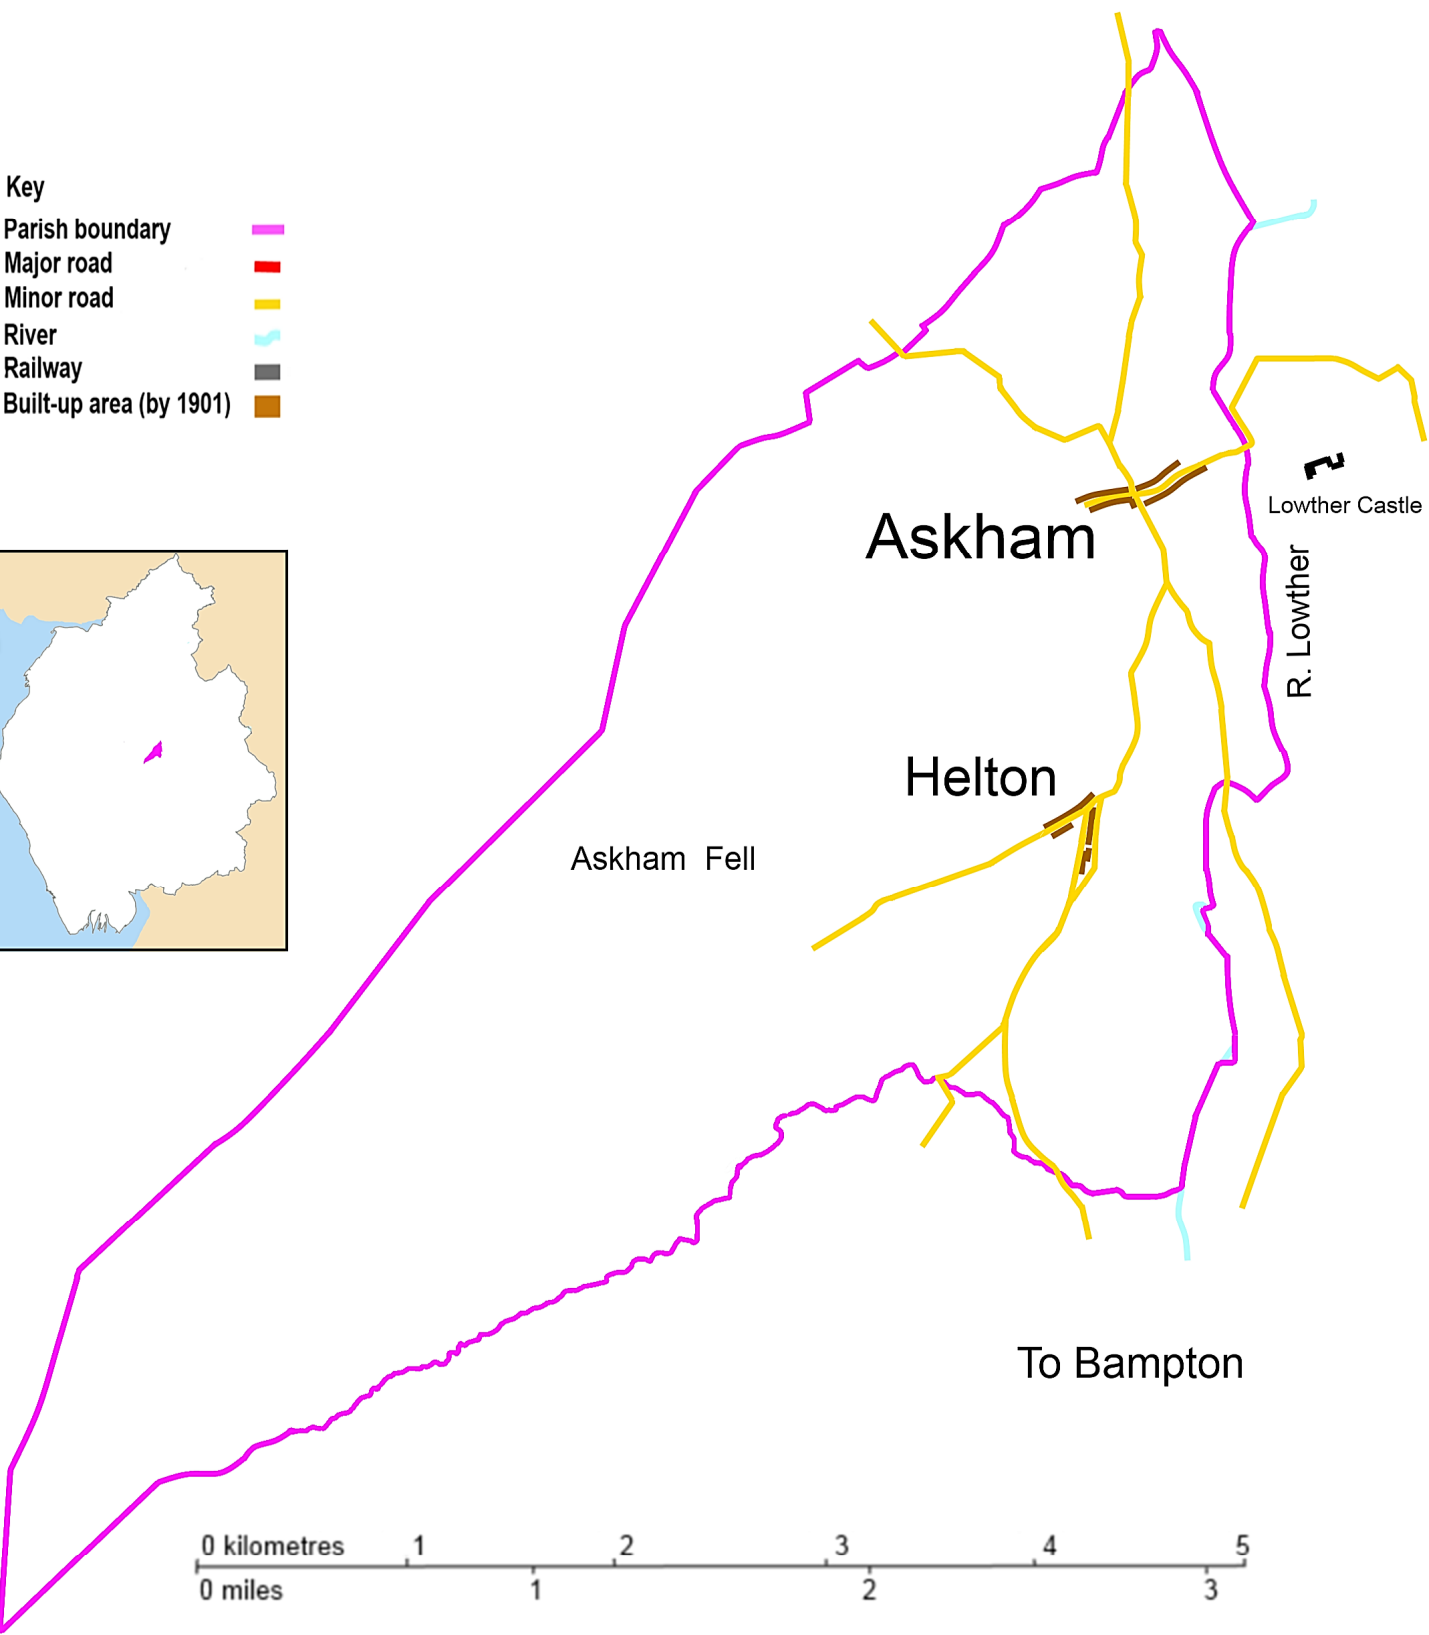

To Penrith

- Key
- Parish boundary —
  - Major road —
  - Minor road —
  - River —
  - Railway —
  - Built-up area (by 1901) —

Askham

Helton

Askham Fell

Lowther Castle

R. Lowther

To Bampton

0 kilometres 1 2 3 4 5  
 0 miles 1 2 3