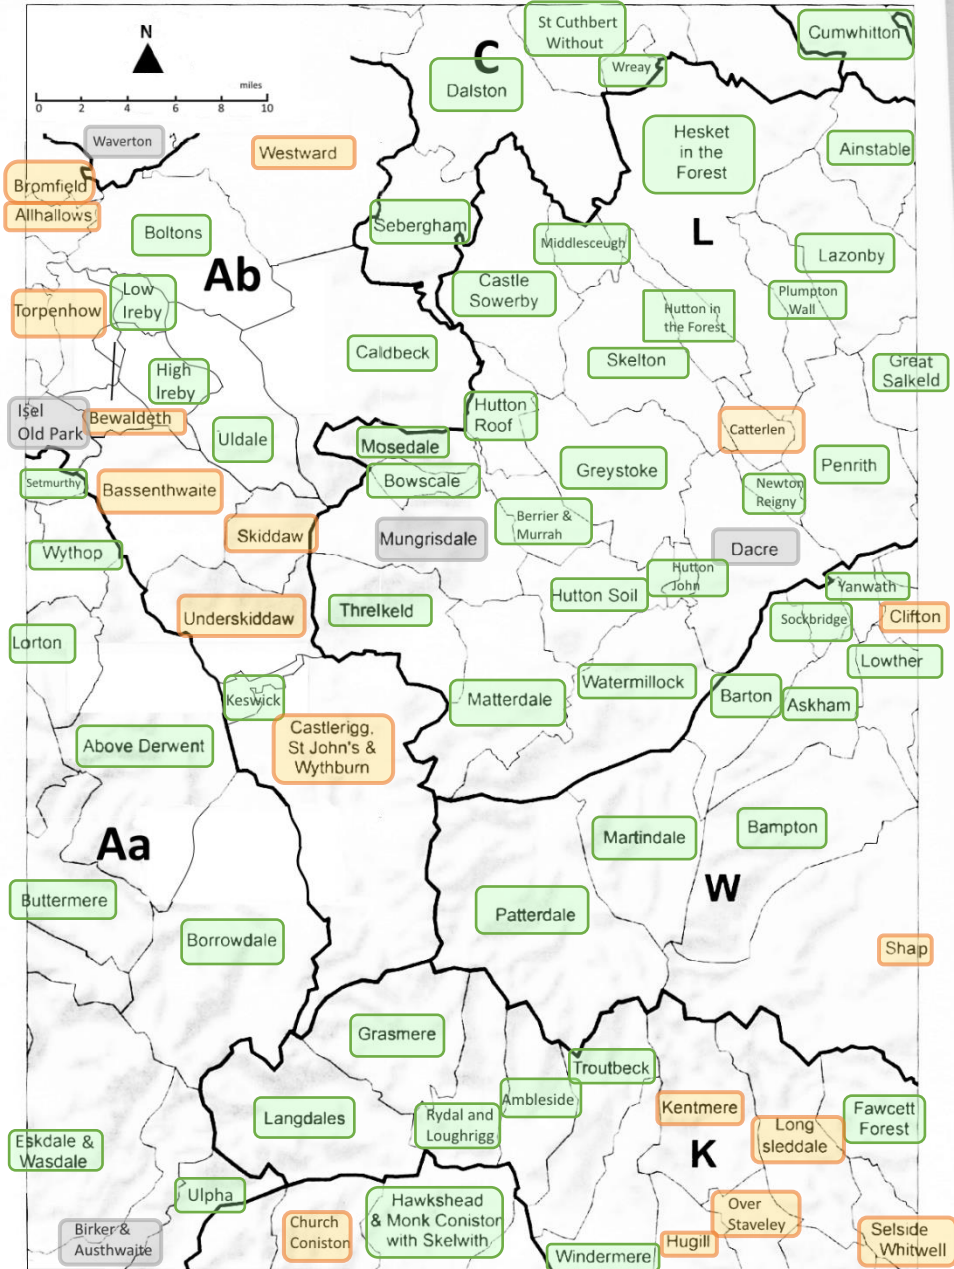

TITHE MAP AVAILABILITY

Map C Central Cumbria & Northern Lake District

Key

Tithe map available

Possible tithe map

No trace of tithe map