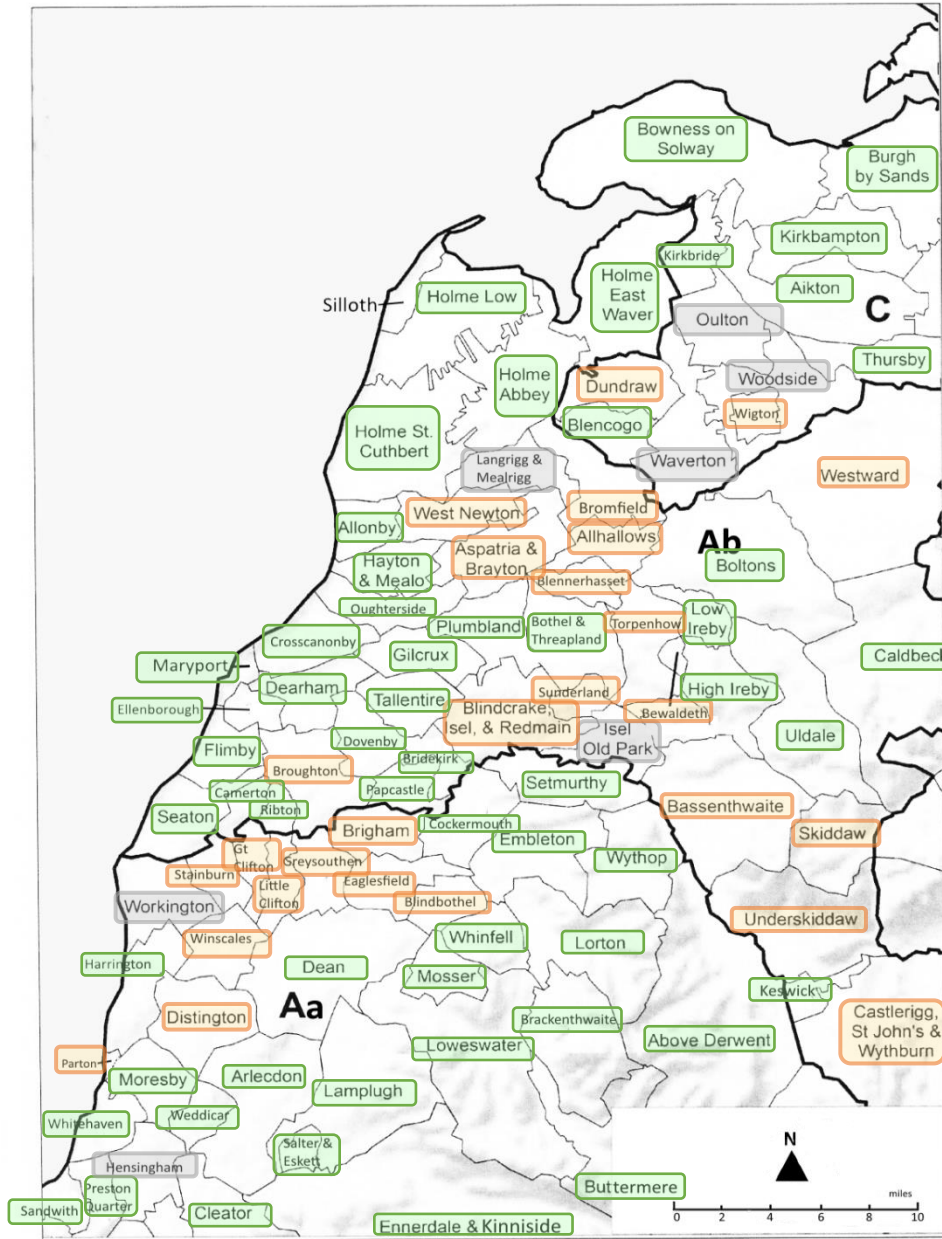

TITHE MAP AVAILABILITY

Map B North-West Cumbria

Key

Tithe map available

Possible tithe map

No trace of tithe map