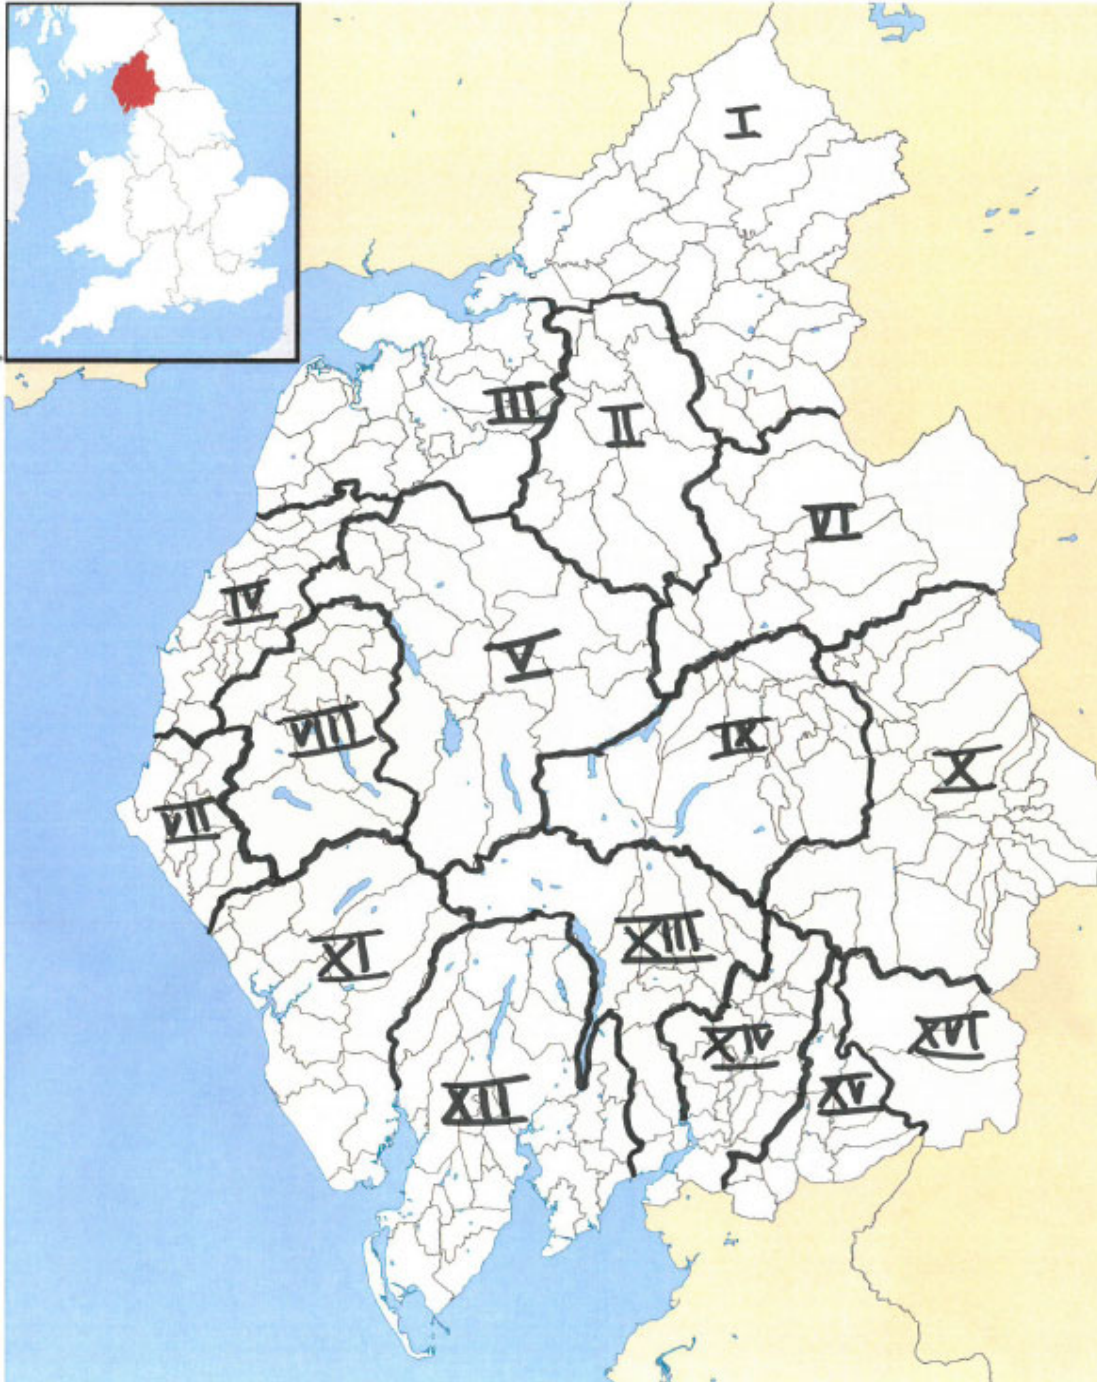

VCH RED BOOK VOLUMES

Townships / Ancient Parishes in each Volume

AA = Allerdale Above Ward
AB = Allerdale Below Ward
C = Cumberland Ward

E = Eskdale Ward
K = Kendal Ward
L = Leath Ward

V = volunteer work on-going or completed as of Feb. 2023.

Volume I

Arthuret	
Askerton	
Bellbank	
Bewcastle	
Brampton	
Burtholme	
Carlatton	
Castle Carrock	
Cumrew	V
Cumwhiton	
Farlam	
Geltsdale	
Hayton	
Hethersgill	
Irthington	
Kingwater	V
Kirkandrews Middle Quarter	
Kirkandrews Moat	
Kirklington Middle Quarter	
Kirkandrews Nether Quarter	
Midgeholme	
Nether Denton	
Nicholforest	V
Rockcliffe [C]	
Scaleby	
Solport	
Stapleton	
Trough	
Upper Denton	V
Walton	
Waterhead	V
Westlinton	

Volume II

Castle Sowerby [L]

Carlisle [C]
Cummersdale [C]
Dalston [C]
Hesket in the Forest [L]
Hutton in the Forest [L]
Kingmoor [E]
Middlesceugh [L]
Plumpton Wall [L]
Sebergham [AB]
Skelton [L]
Stanwix [E]
St Cuthbert Without [C]
Warwick [C]
Wetheral [C]
Wreay [C]

V

Volume III

Aikton [C]
Allonby [AB]
Beaumont [C]
Blencogo [C]
Bowness on Solway [C]
Bromfield [AB]
Burgh by Sands [C]
Dundraw [C]
Grinsdale [C]
Holme East Waver [AB]
Holme Low [AB]
Holme St Cuthbert [AB]
Kirkandrews on Eden [C]
Kirkbampton [C]
Kirkbride [C]
Langrigg and Mealrigg [AB]
Orton [C]
Oulton [C]
Silloth [AB]
Thursby [C]
Waverton [C]
West Newton [AB]
Westward [AB]
Wigton [C]
Woodside [C]