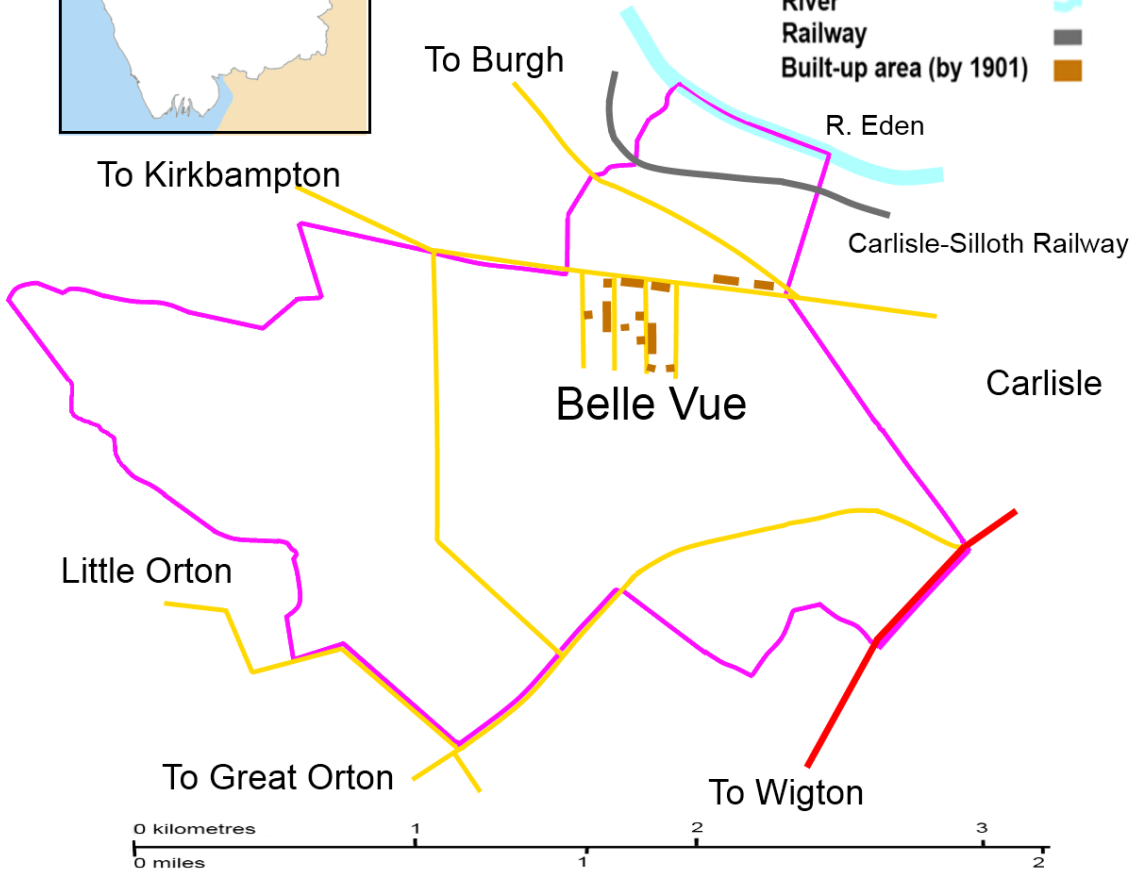

- Key**
- Parish boundary —
  - Major road —
  - Minor road —
  - River —
  - Railway —
  - Built-up area (by 1901) ■

## BELLE VUE 1901

abolished 1912 - some to Carlisle, some to Grinsdale

Produced by Eric Apperley

© CCHT 2013